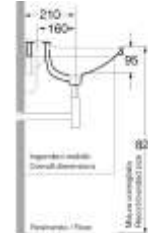

364401

*Can be bench mounted

32mm Overflow Plug & Waste Required

BUDDY

600mm Console Top

340201

32mm Overflow Plug & Waste Required

800mm Console Top

340301

32mm Overflow Plug & Waste Required

1000mm Console Top

342301

32mm Overflow Plug & Waste Required

1000mm Console Top

340401

32mm Overflow Plug & Waste Required