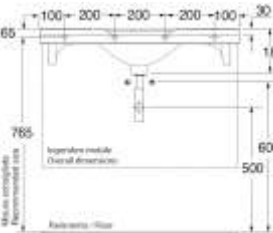

340301

32mm Overflow Plug & Waste Required

1000mm Console Top

342301

32mm Overflow Plug & Waste Required

1000mm Console Top

340401

32mm Overflow Plug & Waste Required