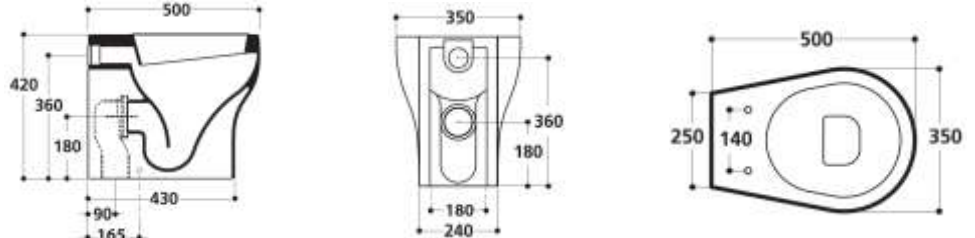

Pedestal Pan

361601

Set-Out: 90mm

Compatible with TECE In Wall Cisterns