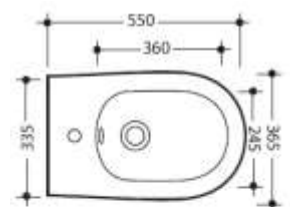

Floor Mount Bidet
372001