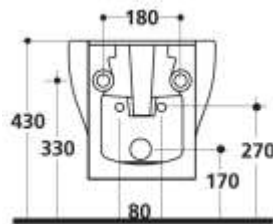

K09 cont.

Wall Hung Bidet

362501

Compatible with TECE Bidet Frame