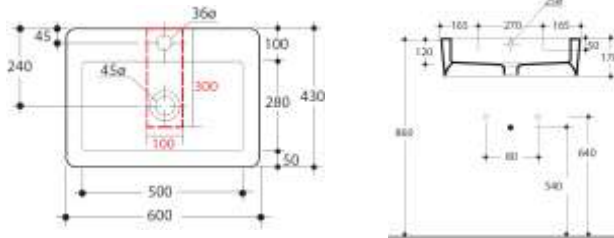

600mm Wall Basin*

324201

*Can be bench mounted
32mm Overflow Plug & Waste Required