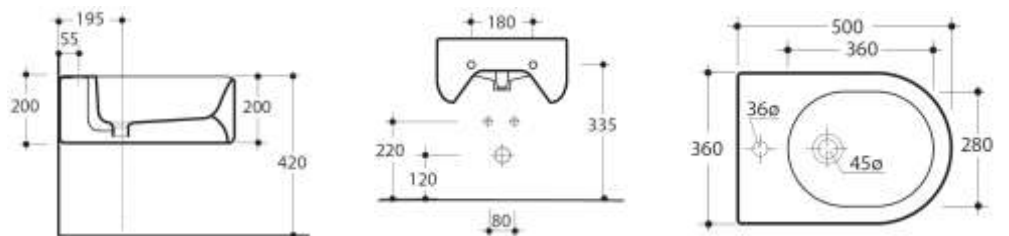

Wall Hung Bidet

3125

Compatible with TECE Bidet Frame