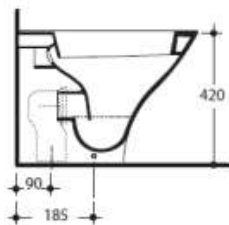

Pedestal Pan
371601
Set-Out: 90mm
Compatible with TECE In Wall Cisterns