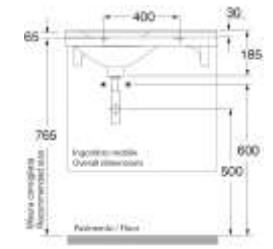

BUDDY

600mm Console Top

340201

32mm Overflow Plug & Waste Required