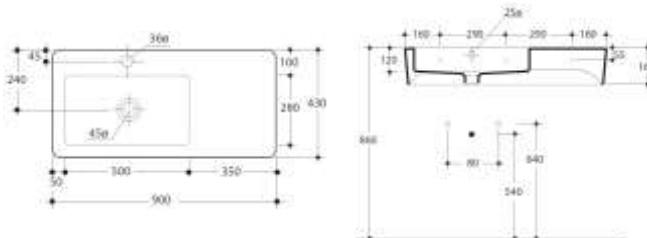

Compatible with TECE Bidet Frame

600mm Wall Basin*

324201

*Can be bench mounted
32mm Overflow Plug & Waste Required

900mm Wall Basin*

324401

*Can be bench mounted
32mm Overflow Plug & Waste Required

400mm Wall Basin*