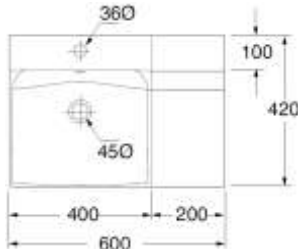

BUDDY

600mm Console Top

340201

32mm Overflow Plug & Waste Required