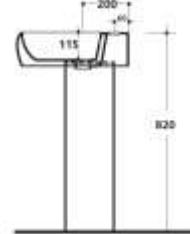

Wall Hung Bidet

362501

Compatible with TECE Bidet Frame

600mm Wall Basin*

364601

*Can be bench mounted

32mm Overflow Plug & Waste Required

400mm Wall Basin*