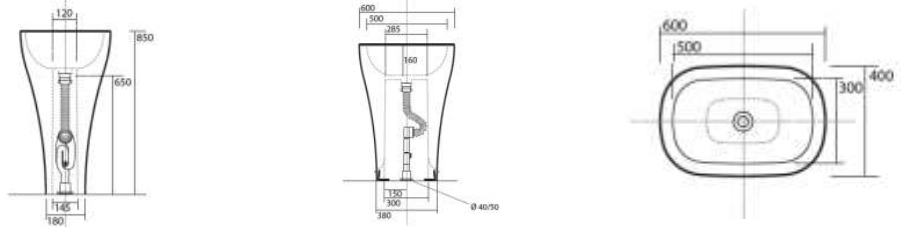

Freestanding Basin

374201

32mm No Overflow Plug & Waste Required