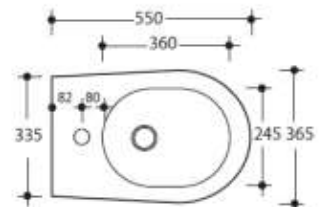

Pedestal Pan
 371601
 Set-Out: 90mm
 Compatible with TECE In Wall Cisterns

Wall Hung Pan
 371501
 Compatible with TECE In Wall Cisterns

Floor Mount Bidet
 372001

Wall Hung Bidet
 372501
 Compatible with TECE Bidet Frame