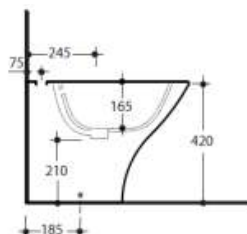

Floor Mount Bidet
372001