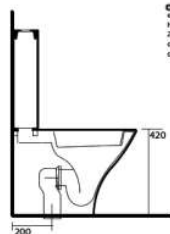

Wall Basin
 341101 - White
 341104 - Gloss Black
 341131 - Matt Black

Ceramic Counter
 3415 - 120mm
 3416 - 220mm
 3417 - 320mm
 3418 - 520mm

AQUATECH

Back To Wall Suite
 371701/378101
 Set-Out: 80-250mm
 (Recommended 140mm)
 Rear Water Inlet:
 755mm from finished floor
 85mm in from left or right