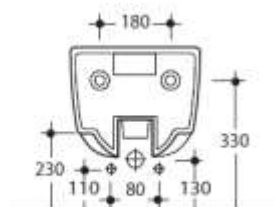

Pedestal Pan
 371601
 Set-Out: 90mm
 Compatible with TECE In Wall Cisterns

Wall Hung Pan
 371501
 Compatible with TECE In Wall Cisterns

Floor Mount Bidet
 372001

Wall Hung Bidet
 372501
 Compatible with TECE Bidet Frame