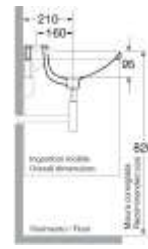

364401

*Can be bench mounted

32mm Overflow Plug & Waste Required

BUDDY

600mm Console Top

340201

32mm Overflow Plug & Waste Required

800mm Console Top

340301

32mm Overflow Plug & Waste Required

1000mm Console Top

342301

32mm Overflow Plug & Waste Required

1000mm Console Top

340401

32mm Overflow Plug & Waste Required