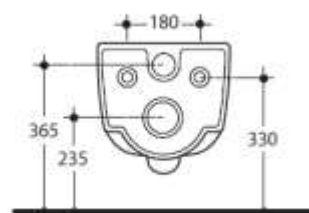

Wall Hung Pan
371501
Compatible with TECE In Wall Cisterns