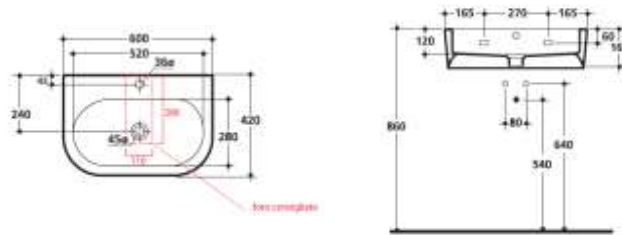

FLO cont.

600mm Wall Basin*
314201

*Can be bench mounted
32mm Overflow Plug & Waste Required