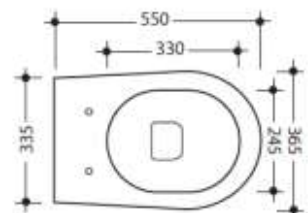

Wall Hung Pan
371501
Compatible with TECE In Wall Cisterns