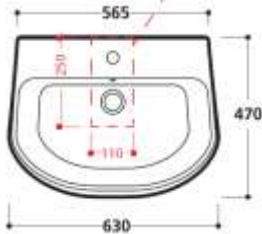

Wall Hung Bidet

362501

Compatible with TECE Bidet Frame

600mm Wall Basin*

364601

*Can be bench mounted

32mm Overflow Plug & Waste Required

400mm Wall Basin*