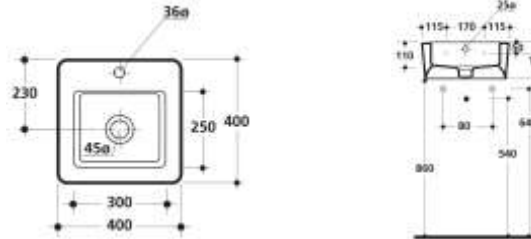

400mm Wall Basin*

324901

*Can be bench mounted
32mm Overflow Plug & Waste Required