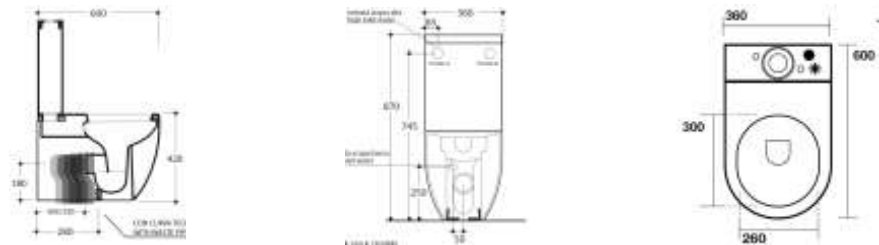

Back To Wall Suite

3117/3181

Set-Out: 80-250mm (Recommended 140mm)

Rear Water Inlet:

745mm from finished floor
85mm in from left or right

Pedestal Pan

3116

Set-Out: 90mm