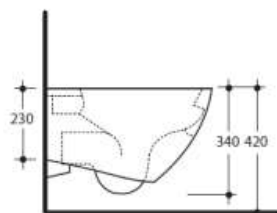

Wall Hung Pan
371501
Compatible with TECE In Wall Cisterns