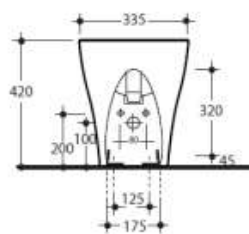

Floor Mount Bidet
372001