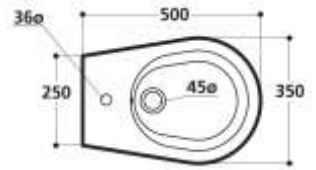

K09 cont.

Wall Hung Bidet

362501

Compatible with TECE Bidet Frame