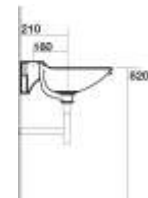

364401

*Can be bench mounted

32mm Overflow Plug & Waste Required

BUDDY

600mm Console Top

340201

32mm Overflow Plug & Waste Required

800mm Console Top

340301

32mm Overflow Plug & Waste Required

1000mm Console Top

342301

32mm Overflow Plug & Waste Required

1000mm Console Top

340401

32mm Overflow Plug & Waste Required

WASHBASINS

Diamante U/C Basin
0233

32mm Overflow Plug & Waste Required

Slim U/C Basin

550mm - 0229

750mm - 0225

32mm Overflow Plug & Waste Required

Slim U/C Basin