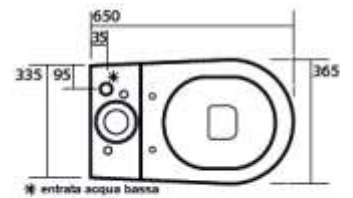

Wall Basin
 341101 - White
 341104 - Gloss Black
 341131 - Matt Black

Ceramic Counter
 3415 - 120mm
 3416 - 220mm
 3417 - 320mm
 3418 - 520mm

AQUATECH

Back To Wall Suite
 371701/378101
 Set-Out: 80-250mm
 (Recommended 140mm)
 Rear Water Inlet:
 755mm from finished floor
 85mm in from left or right