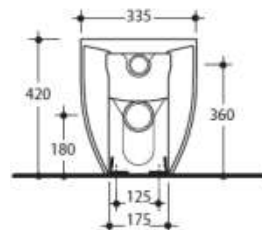

Pedestal Pan
371601
Set-Out: 90mm
Compatible with TECE In Wall Cisterns