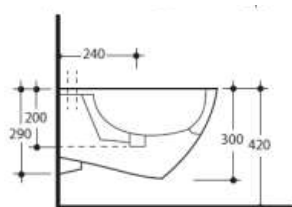

Pedestal Pan
 371601
 Set-Out: 90mm
 Compatible with TECE In Wall Cisterns

Wall Hung Pan
 371501
 Compatible with TECE In Wall Cisterns

Floor Mount Bidet
 372001

Wall Hung Bidet
 372501
 Compatible with TECE Bidet Frame