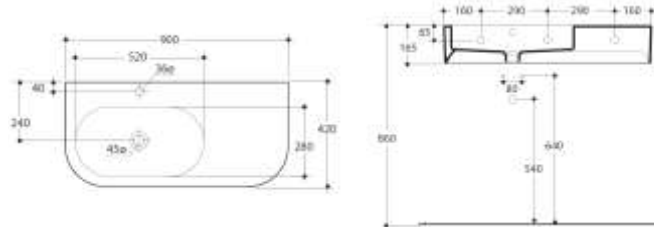

900mm Wall Basin*
314401

*Can be bench mounted
32mm Overflow Plug & Waste Required