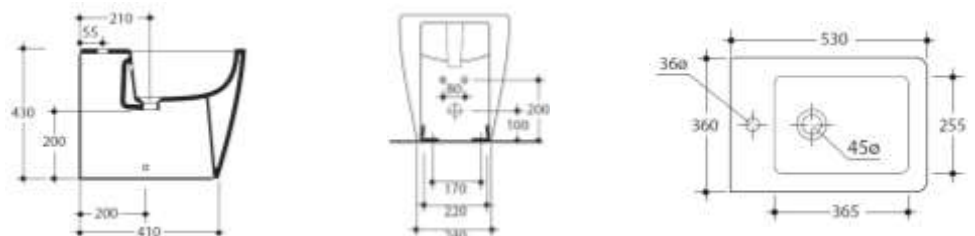

Pedestal Pan
321601

Set-Out: 90mm
Compatible with TECE In Wall Cisterns

Wall Hung Pan
321501

Compatible with TECE In Wall Cisterns

Floor Mount Bidet
322001

EGO cont.

Wall Hung Bidet

322501