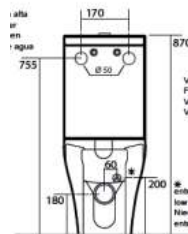

Wall Basin
 341101 - White
 341104 - Gloss Black
 341131 - Matt Black

Ceramic Counter
 3415 - 120mm
 3416 - 220mm
 3417 - 320mm
 3418 - 520mm

AQUATECH

Back To Wall Suite
 371701/378101
 Set-Out: 80-250mm
 (Recommended 140mm)
 Rear Water Inlet:
 755mm from finished floor
 85mm in from left or right