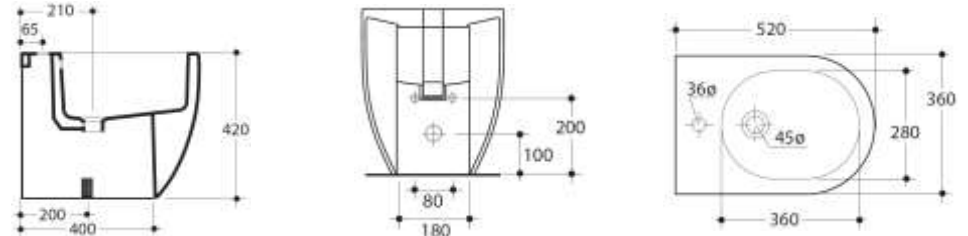

AQUATECH cont.

Pedestal Basin

374101

32mm No Overflow Plug & Waste Required

Freestanding Basin

374201

32mm No Overflow Plug & Waste Required

FLO

Back To Wall Suite

3117/3181

Set-Out: 80-250mm (Recommended 140mm)

Rear Water Inlet:

745mm from finished floor
85mm in from left or right

Pedestal Pan

3116

Set-Out: 90mm

Compatible with TECE In Wall Cisterns

Wall Hung Pan

3115

Compatible with TECE In Wall Cisterns

Floor Mount Bidet

3120

Wall Hung Bidet

3125

Compatible with TECE Bidet Frame