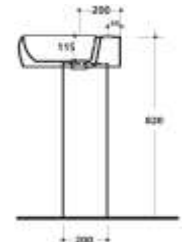

400mm Wall Basin*

364401

*Can be bench mounted

32mm Overflow Plug & Waste Required