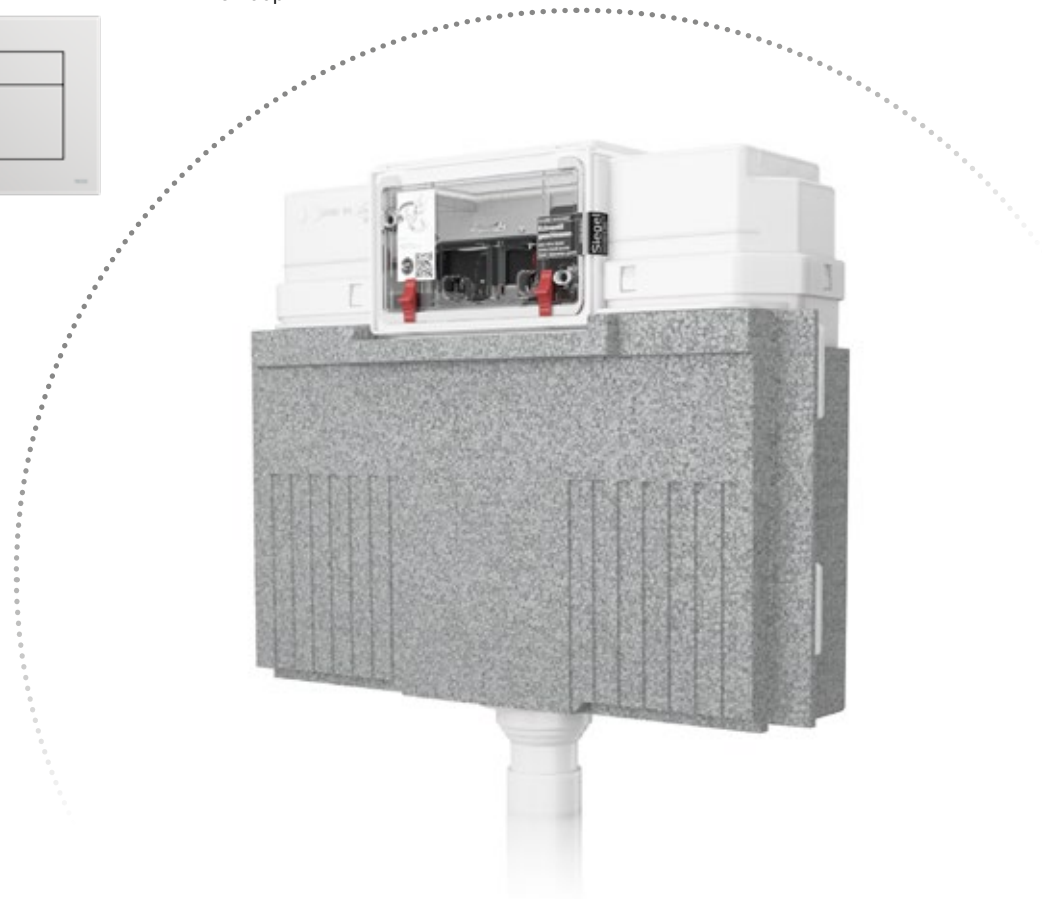

TECE 
close to you

TECEsolid flush plates

HEAVY METAL

TECE 

TOUGH AND STRONG FINISH

TECEsolid is not only one of the most robust toilet flush plates from TECE, with its fine, structured surfaces it also belongs in the top design league from a visual perspective. Form and function thought through to the end – from public and semi-public rooms to sophisticated private bathrooms.

Find out more here:

UNIVERSALLY COMPATIBLE

TECEloop

TECESquare

TECEvelvet

TECESolid

TECEnow

Selection from the TECE flush plate range