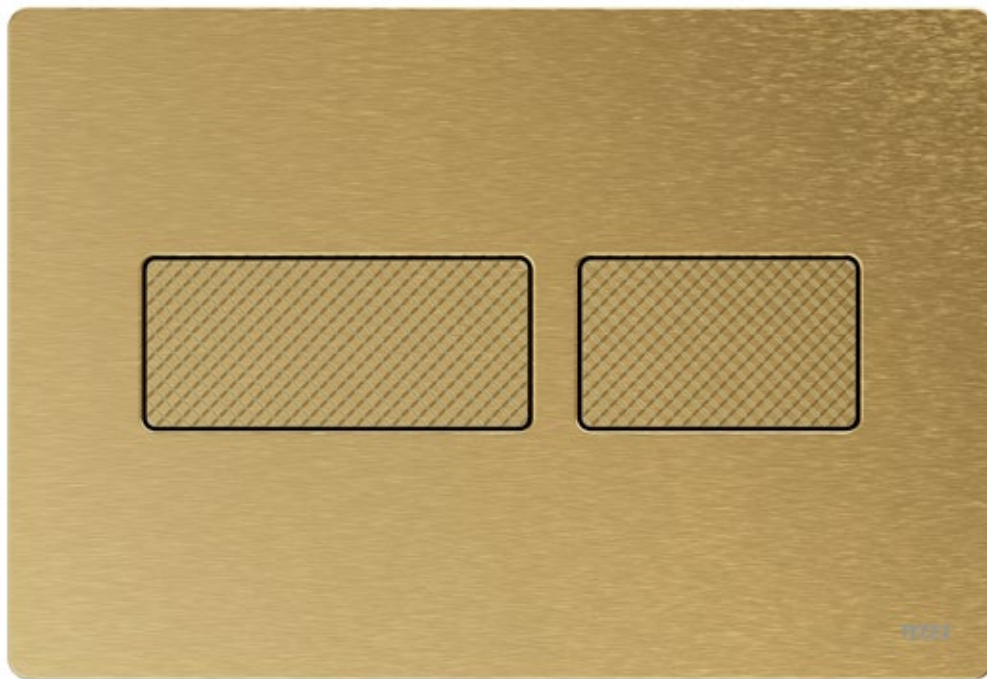

TECE 
close to you

TECEsolid flush plates

HEAVY METAL

TECE 

TOUGH AND STRONG FINISH

TECEsolid is not only one of the most robust toilet flush plates from TECE, with its fine, structured surfaces it also belongs in the top design league from a visual perspective. Form and function thought through to the end – from public and semi-public rooms to sophisticated private bathrooms.

TECEsolid

BRUSHED GRAPHITE WITH LINE STRUCTURE

04

Sophisticated all along the line. With its new relief surface, TECEsolid brings even more structure to bathroom design. A visual and tactile experience.

TECEsolid

BRUSHED NICKEL WITH LINE STRUCTURE

Strong character for every environment:
TECEsolid in warm-soft nickel and with line
structure. As a discreet counterpoint or
elegant add-on.

TECEsolid

BRUSHED BRASS WITH DIAMOND STRUCTURE

New facets for every bathroom. TECEsolid in the brushed brass surface with symmetrical diamond structure on both flush buttons – made to touch!

TECEsolid

BRUSHED BRONZE WITH DIAMOND STRUCTURE

Brushed bronze with fine grid lines.
TECEsolid makes a strong statement
even in semi-public spaces.