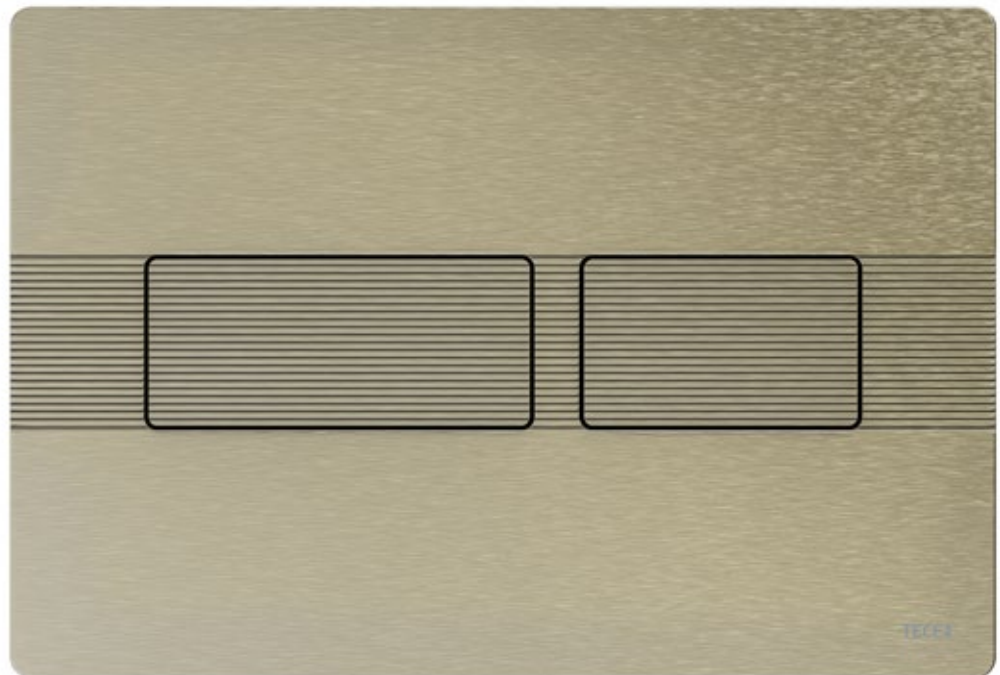

TECE 
close to you

TECEsolid flush plates

HEAVY METAL

TECE 

TOUGH AND STRONG FINISH

TECEsolid is not only one of the most robust toilet flush plates from TECE, with its fine, structured surfaces it also belongs in the top design league from a visual perspective. Form and function thought through to the end – from public and semi-public rooms to sophisticated private bathrooms.

TECEsolid

BRUSHED GRAPHITE WITH LINE STRUCTURE

04

Sophisticated all along the line. With its new relief surface, TECEsolid brings even more structure to bathroom design. A visual and tactile experience.

TECEsolid

BRUSHED NICKEL WITH LINE STRUCTURE

Strong character for every environment:
TECEsolid in warm-soft nickel and with line
structure. As a discreet counterpoint or
elegant add-on.

TECEsolid

BRUSHED BRASS WITH DIAMOND STRUCTURE

New facets for every bathroom. TECEsolid in the brushed brass surface with symmetrical diamond structure on both flush buttons – made to touch!

TECEsolid

BRUSHED BRONZE WITH DIAMOND STRUCTURE

Brushed bronze with fine grid lines.
TECEsolid makes a strong statement
even in semi-public spaces.