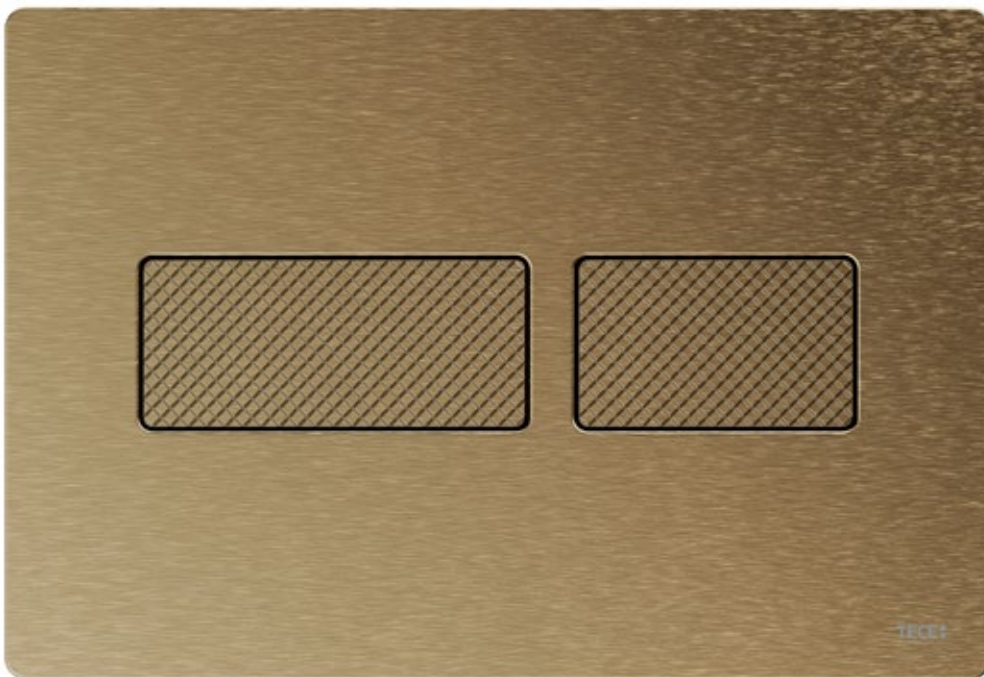

TECE 
close to you

TECEsolid flush plates

HEAVY METAL

TECE 

TOUGH AND STRONG FINISH

TECEsolid is not only one of the most robust toilet flush plates from TECE, with its fine, structured surfaces it also belongs in the top design league from a visual perspective. Form and function thought through to the end – from public and semi-public rooms to sophisticated private bathrooms.

TECEsolid

BRUSHED GRAPHITE WITH LINE STRUCTURE

04

Sophisticated all along the line. With its new relief surface, TECEsolid brings even more structure to bathroom design. A visual and tactile experience.

TECEsolid

BRUSHED NICKEL WITH LINE STRUCTURE

Strong character for every environment:
TECEsolid in warm-soft nickel and with line
structure. As a discreet counterpoint or
elegant add-on.

TECEsolid

BRUSHED BRASS WITH DIAMOND STRUCTURE

New facets for every bathroom. TECEsolid in the brushed brass surface with symmetrical diamond structure on both flush buttons – made to touch!

TECEsolid

BRUSHED BRONZE WITH DIAMOND STRUCTURE

Brushed bronze with fine grid lines.
TECEsolid makes a strong statement
even in semi-public spaces.