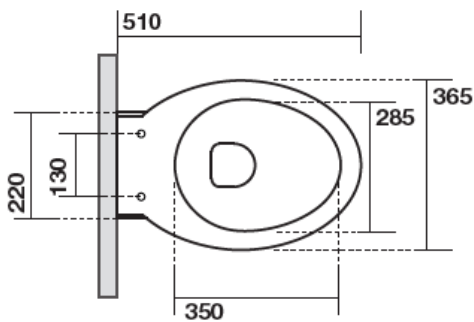

# BIT PEDESTAL PAN & SEAT (BIT-PED)

# KERASAN

Includes:  
441601 BIT Pan  
448801 BIT Soft Close Seat  
S Trap Connector

Suitable for use with:  
TECE 8cm Pedestal Cistern  
TECE Low Level Pedestal Cistern

Proudly imported and distributed by  
Gro Agencies Pty Ltd  
Unit 2 / 37 Howe St, Osborne Park, WA, 6017  
P 08 9446 3288 E [info@groagencies.com.au](mailto:info@groagencies.com.au) W [www.groagencies.com.au](http://www.groagencies.com.au)