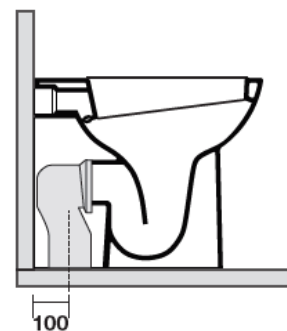

# KERASAN

Includes:  
441601 BIT Pan  
448801 BIT Soft Close Seat  
S Trap Connector

Suitable for use with:  
TECE 8cm Pedestal Cistern  
TECE Low Level Pedestal Cistern

Proudly imported and distributed by  
Gro Agencies Pty Ltd  
Unit 2 / 37 Howe St, Osborne Park, WA, 6017  
P 08 9446 3288 E [info@groagencies.com.au](mailto:info@groagencies.com.au) W [www.groagencies.com.au](http://www.groagencies.com.au)