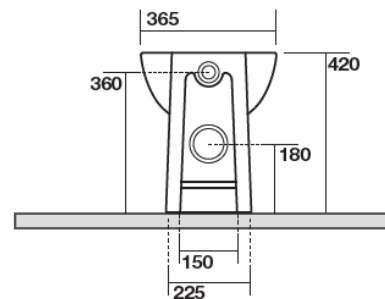

# BIT PEDESTAL PAN & SEAT (BIT-PED)

# KERASAN

Includes:  
441601 BIT Pan  
448801 BIT Soft Close Seat  
S Trap Connector

Suitable for use with:  
TECE 8cm Pedestal Cistern  
TECE Low Level Pedestal Cistern

Proudly imported and distributed by  
Gro Agencies Pty Ltd  
Unit 2 / 37 Howe St, Osborne Park, WA, 6017  
P 08 9446 3288 E [info@groagencies.com.au](mailto:info@groagencies.com.au) W [www.groagencies.com.au](http://www.groagencies.com.au)