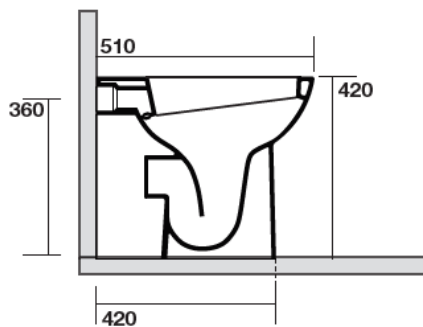

# BIT PEDESTAL PAN & SEAT (BIT-PED)

# KERASAN

Includes:  
441601 BIT Pan  
448801 BIT Soft Close Seat  
S Trap Connector

Suitable for use with:  
TECE 8cm Pedestal Cistern  
TECE Low Level Pedestal Cistern

Proudly imported and distributed by  
Gro Agencies Pty Ltd  
Unit 2 / 37 Howe St, Osborne Park, WA, 6017  
P 08 9446 3288 E [info@groagencies.com.au](mailto:info@groagencies.com.au) W [www.groagencies.com.au](http://www.groagencies.com.au)