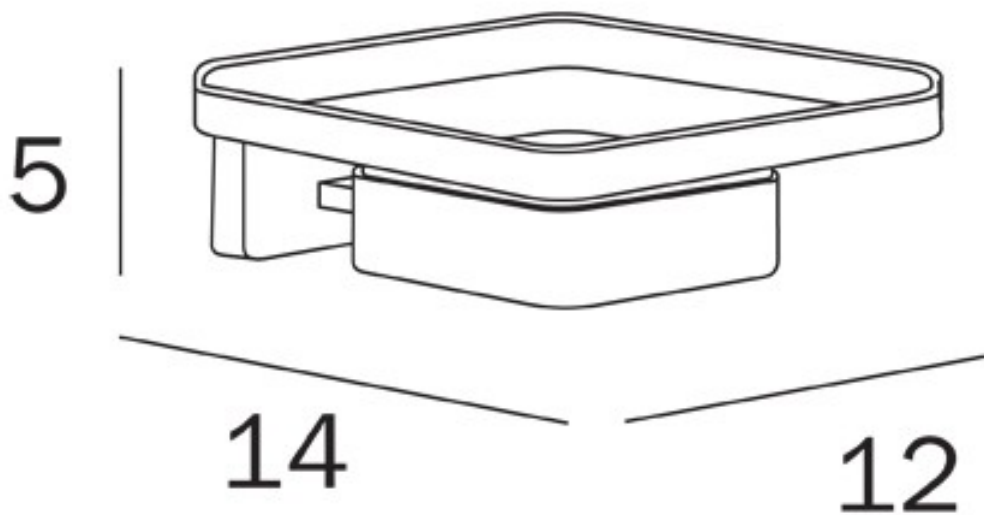

Proudly imported and distributed by
Gro Agencies Pty Ltd
Unit 2 / 37 Howe St, Osborne Park, WA, 6017
P 08 9446 3288 E info@groagencies.com.au W www.groagencies.com.au