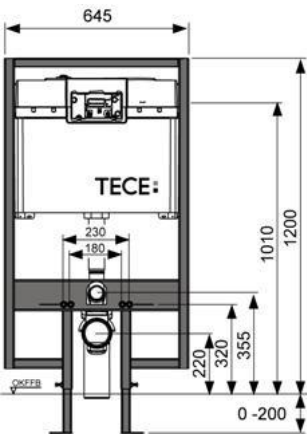

Technical Information

Flo Wall hung pan #311301 WELS 4 star

TECE

Flo seat #318701

**Supplied as standard

TECE 8cm wall hung cistern #9.300.057

TECEnow

Gloss White 9.240.400

Chrome 9.240.401

Matte Chrome 9.240.402

Gloss Black 9.240.403

Installation Note—Minimum installation depth required is 18mm including tiles and cladding.

Showroom and Selection Centre

Unit 2—37 Howe Street, Osborne Park WA 6017