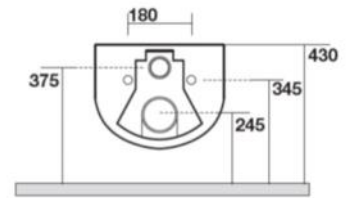

KERASAN

\$1399 inc gst

Kerasan Flo wall hung pan with Soft Close seat, TECE in wall cistern and TECEnow flush plate.

*pictured with Slim seat #319101, available on request

**supplied with standard seat #318701

Technical Information

Flo Wall hung pan #311301 WELS 4 star

TECE

Flo seat #318701

**Supplied as standard

TECE 8cm wall hung cistern #9.300.057

TECEnow

Gloss White 9.240.400

Chrome 9.240.401

Matte Chrome 9.240.402

Gloss Black 9.240.403

Installation Note—Minimum installation depth required is 18mm including tiles and cladding.

Showroom and Selection Centre

Unit 2—37 Howe Street, Osborne Park WA 6017