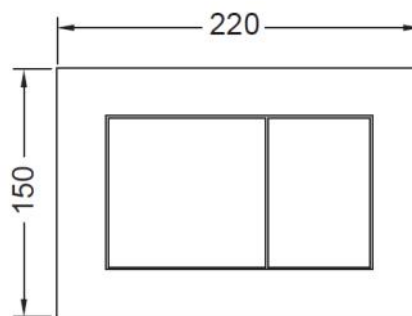

Technical Information

Flo Wall hung pan #311301 WELS 4 star

TECE

Flo seat #318701

**Supplied as standard

TECE 8cm wall hung cistern #9.300.057

TECEnow

Gloss White 9.240.400

Chrome 9.240.401

Matte Chrome 9.240.402

Gloss Black 9.240.403

Installation Note—Minimum installation depth required is 18mm including tiles and cladding.

Showroom and Selection Centre

Unit 2—37 Howe Street, Osborne Park WA 6017