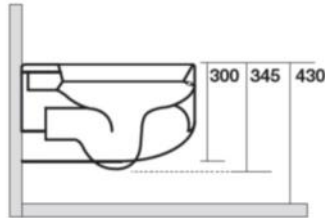

KERASAN

\$1399 inc gst

Kerasan Flo wall hung pan with Soft Close seat, TECE in wall cistern and TECEnow flush plate.

*pictured with Slim seat #319101, available on request

**supplied with standard seat #318701

Technical Information

Flo Wall hung pan #311301 WELS 4 star

TECE

Flo seat #318701

**Supplied as standard

TECE 8cm wall hung cistern #9.300.057

TECEnow

Gloss White 9.240.400