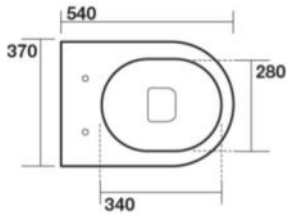

Technical Information

Flo Wall hung pan #311301 WELS 4 star