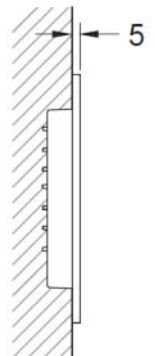

Technical Information

Flo Wall hung pan #311301 WELS 4 star

TECE

Flo seat #318701

**Supplied as standard

TECE 8cm wall hung cistern #9.300.057

TECEnow

Gloss White 9.240.400

Chrome 9.240.401

Matte Chrome 9.240.402

Gloss Black 9.240.403

Installation Note—Minimum installation depth required is 18mm including tiles and cladding.

Showroom and Selection Centre

Unit 2—37 Howe Street, Osborne Park WA 6017