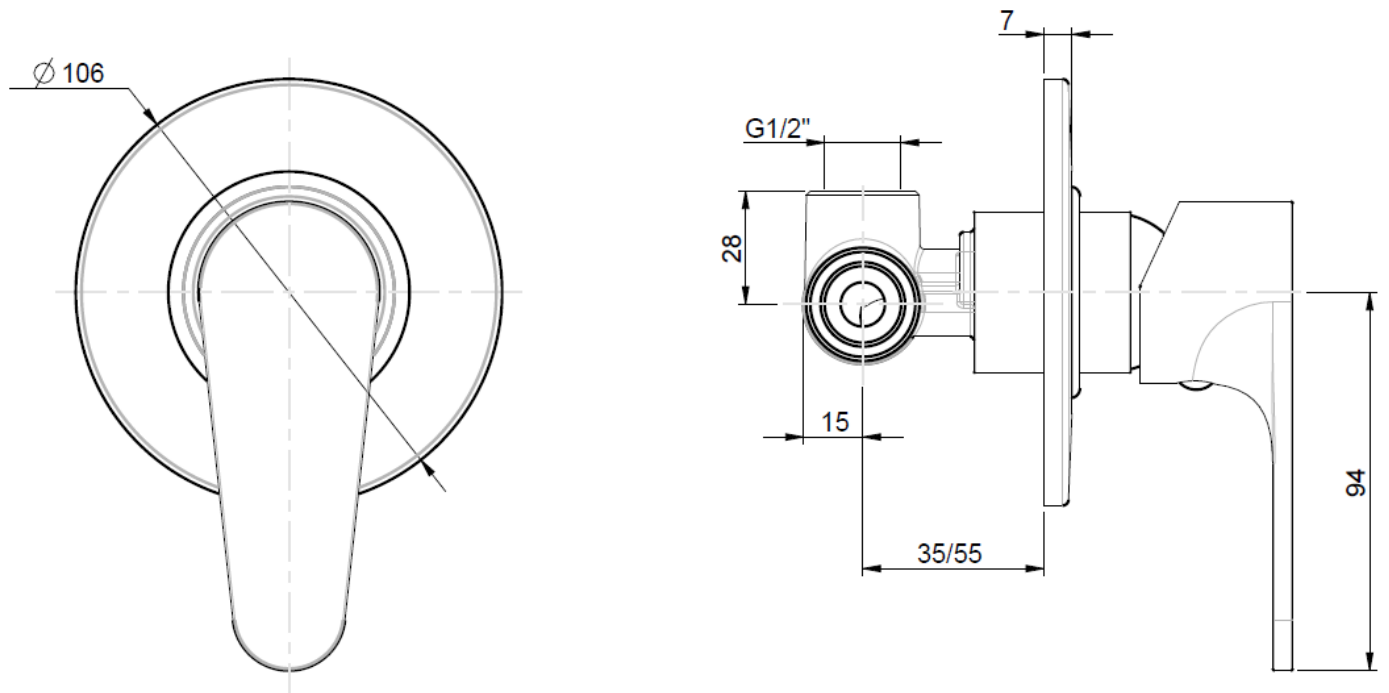

# ESSERE SHOWER/BATH MIXER (65016 00 C08)

Includes:  
In Wall Body

Manufactured in Italy

5 Year Parts & Labour Warranty\*  
\*Extra 10 year replacement  
part warranty on cartridge

Proudly imported and distributed by  
Gro Agencies Pty Ltd  
Unit 2 / 37 Howe St, Osborne Park, WA, 6017  
P 08 9446 3288 E [info@groagencies.com.au](mailto:info@groagencies.com.au) W [www.groagencies.com.au](http://www.groagencies.com.au)