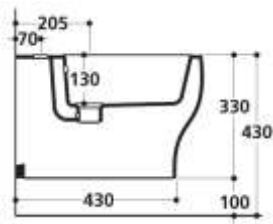

K09 cont.

Wall Hung Bidet

362501

Compatible with TECE Bidet Frame