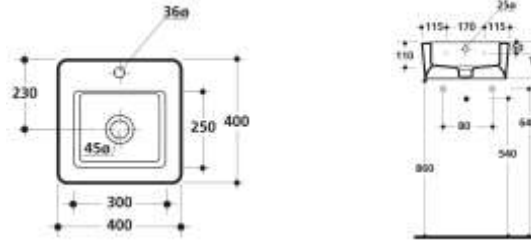

400mm Wall Basin*

324901

*Can be bench mounted
32mm Overflow Plug & Waste Required