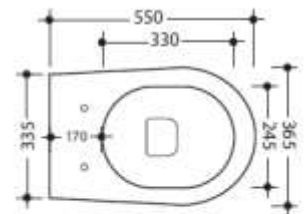

Pedestal Pan
371601
Set-Out: 90mm
Compatible with TECE In Wall Cisterns