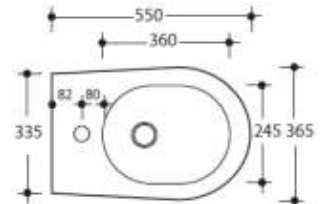

Pedestal Pan
 371601
 Set-Out: 90mm
 Compatible with TECE In Wall Cisterns

Wall Hung Pan
 371501
 Compatible with TECE In Wall Cisterns

Floor Mount Bidet
 372001

Wall Hung Bidet
 372501
 Compatible with TECE Bidet Frame