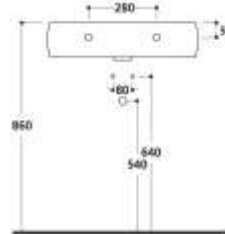

Wall Hung Bidet

362501

Compatible with TECE Bidet Frame

600mm Wall Basin*

364601

*Can be bench mounted

32mm Overflow Plug & Waste Required

400mm Wall Basin*