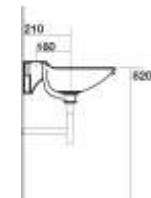

364401

*Can be bench mounted

32mm Overflow Plug & Waste Required

BUDDY

600mm Console Top

340201

32mm Overflow Plug & Waste Required

800mm Console Top

340301

32mm Overflow Plug & Waste Required

1000mm Console Top

342301

32mm Overflow Plug & Waste Required

1000mm Console Top

340401

32mm Overflow Plug & Waste Required

WASHBASINS

Diamante U/C Basin
0233

32mm Overflow Plug & Waste Required

Slim U/C Basin

550mm - 0229

750mm - 0225

32mm Overflow Plug & Waste Required

Slim U/C Basin