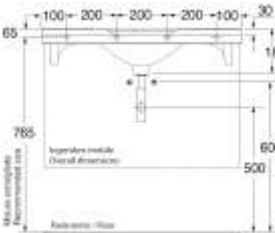

800mm Console Top

340301

32mm Overflow Plug & Waste Required