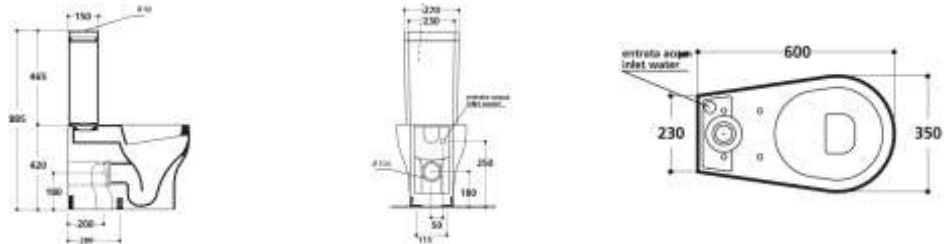

324901

*Can be bench mounted
32mm Overflow Plug & Waste Required

K09

Back To Wall Suite

361701/368101

Set-Out: 80-250mm
(Recommended 140mm)

Rear Water Inlet:

775mm from finished floor
80mm in from left or right