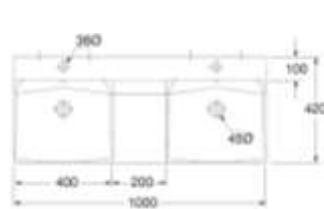

WASHBASINS

Diamante U/C Basin
0233

32mm Overflow Plug & Waste Required

Slim U/C Basin

550mm - 0229

750mm - 0225

32mm Overflow Plug & Waste Required

Slim U/C Basin