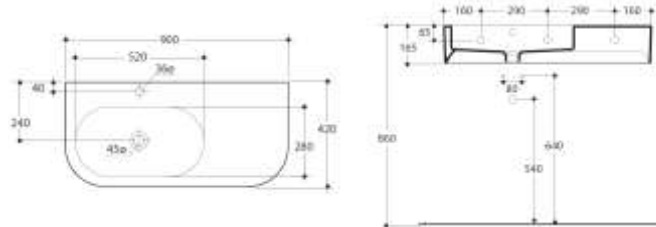

900mm Wall Basin*
314401

*Can be bench mounted
32mm Overflow Plug & Waste Required