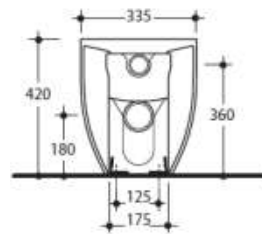

Pedestal Pan
371601
Set-Out: 90mm
Compatible with TECE In Wall Cisterns