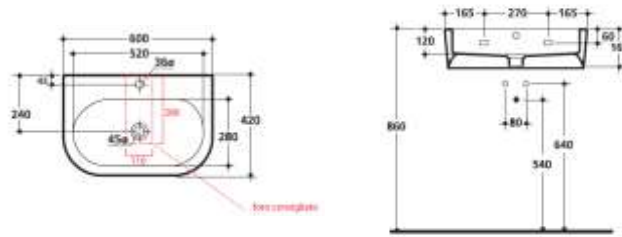

FLO cont.

600mm Wall Basin*
314201

*Can be bench mounted
32mm Overflow Plug & Waste Required