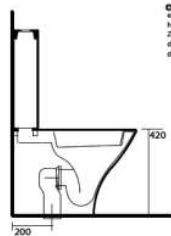

Wall Basin
 341101 - White
 341104 - Gloss Black
 341131 - Matt Black

Ceramic Counter
 3415 - 120mm
 3416 - 220mm
 3417 - 320mm
 3418 - 520mm

AQUATECH

Back To Wall Suite
 371701/378101
 Set-Out: 80-250mm
 (Recommended 140mm)
 Rear Water Inlet:
 755mm from finished floor
 85mm in from left or right