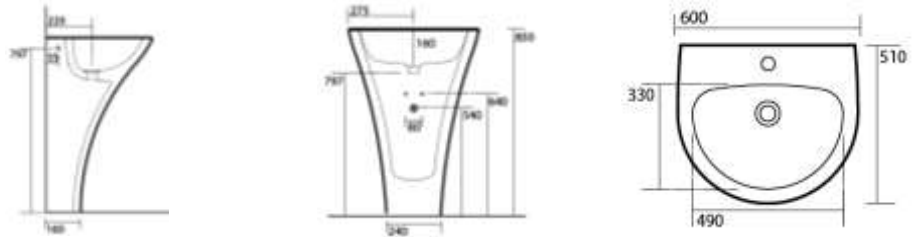

AQUATECH cont.

Pedestal Basin

374101

32mm No Overflow Plug & Waste
Required