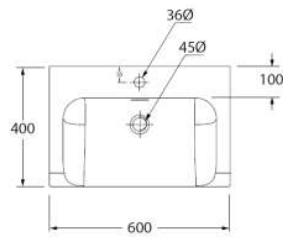

Wall Basin
 341101 - White
 341104 - Gloss Black
 341131 - Matt Black

Ceramic Counter
 3415 - 120mm
 3416 - 220mm
 3417 - 320mm
 3418 - 520mm

AQUATECH

Back To Wall Suite
 371701/378101
 Set-Out: 80-250mm
 (Recommended 140mm)
 Rear Water Inlet:
 755mm from finished floor
 85mm in from left or right