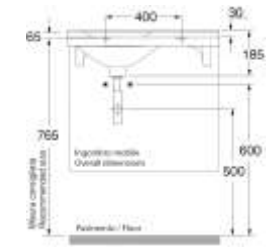

364401

*Can be bench mounted

32mm Overflow Plug & Waste Required

BUDDY

600mm Console Top

340201

32mm Overflow Plug & Waste Required

800mm Console Top