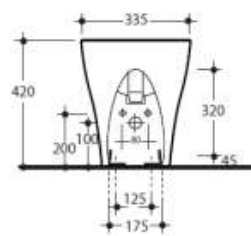

Floor Mount Bidet
372001