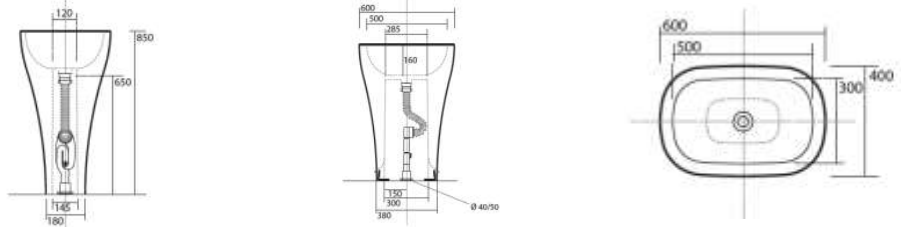

Freestanding Basin

374201

32mm No Overflow Plug & Waste
Required