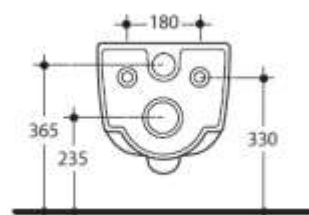

Wall Hung Pan
371501
Compatible with TECE In Wall Cisterns