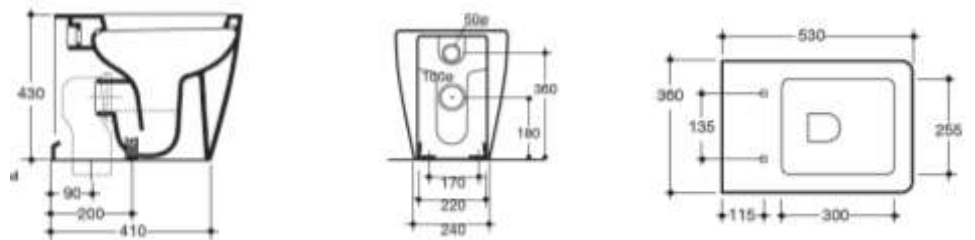

Pedestal Pan
321601

Set-Out: 90mm
Compatible with TECE In Wall Cisterns