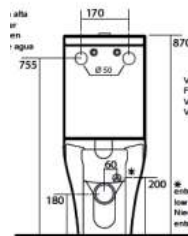

Wall Basin
 341101 - White
 341104 - Gloss Black
 341131 - Matt Black

Ceramic Counter
 3415 - 120mm
 3416 - 220mm
 3417 - 320mm
 3418 - 520mm

AQUATECH

Back To Wall Suite
 371701/378101
 Set-Out: 80-250mm
 (Recommended 140mm)
 Rear Water Inlet:
 755mm from finished floor
 85mm in from left or right