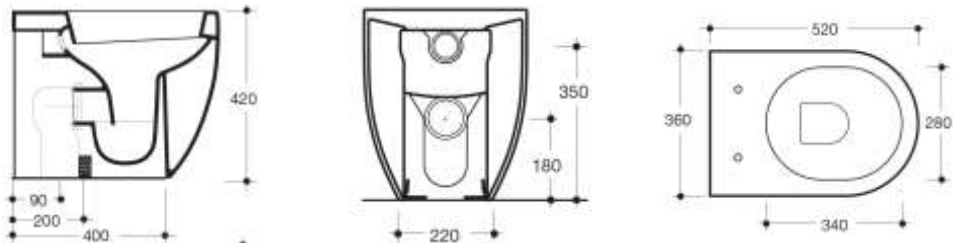

Pedestal Pan

3116

Set-Out: 90mm

Compatible with TECE In Wall Cisterns