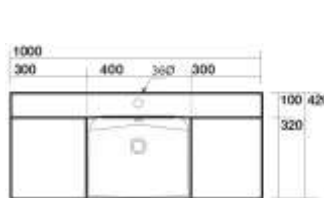

1000mm Console Top

342301

32mm Overflow Plug & Waste Required