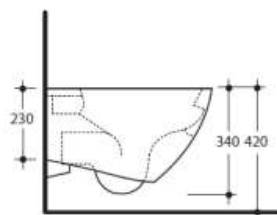

Wall Hung Pan
371501
Compatible with TECE In Wall Cisterns