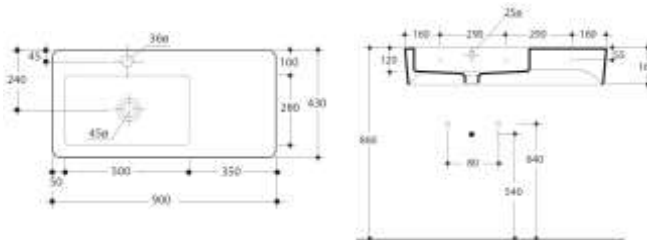

Compatible with TECE Bidet Frame

600mm Wall Basin*

324201

*Can be bench mounted
32mm Overflow Plug & Waste Required

900mm Wall Basin*

324401

*Can be bench mounted
32mm Overflow Plug & Waste Required

400mm Wall Basin*