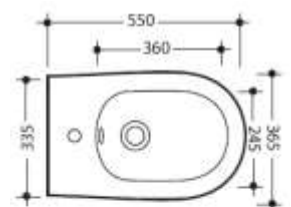

Floor Mount Bidet
372001