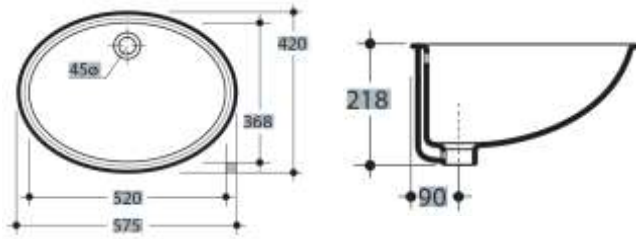

WASHBASINS

Diamante U/C Basin
0233

32mm Overflow Plug & Waste Required

Slim U/C Basin