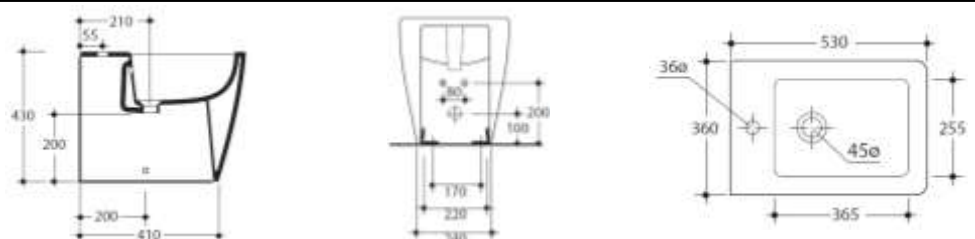

Pedestal Pan
321601

Set-Out: 90mm
Compatible with TECE In Wall Cisterns

Wall Hung Pan
321501

Compatible with TECE In Wall Cisterns

Floor Mount Bidet
322001

EGO cont.

Wall Hung Bidet

322501