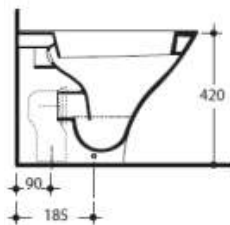

Pedestal Pan
371601
Set-Out: 90mm
Compatible with TECE In Wall Cisterns