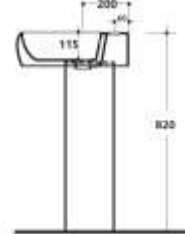

Wall Hung Bidet

362501

Compatible with TECE Bidet Frame

600mm Wall Basin*

364601

*Can be bench mounted

32mm Overflow Plug & Waste Required

400mm Wall Basin*