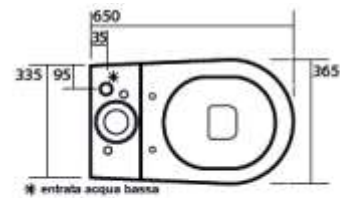

Wall Basin
 341101 - White
 341104 - Gloss Black
 341131 - Matt Black

Ceramic Counter
 3415 - 120mm
 3416 - 220mm
 3417 - 320mm
 3418 - 520mm

AQUATECH

Back To Wall Suite
 371701/378101
 Set-Out: 80-250mm
 (Recommended 140mm)
 Rear Water Inlet:
 755mm from finished floor
 85mm in from left or right