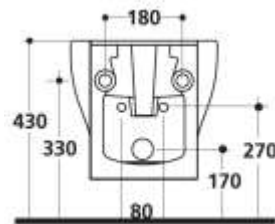

K09 cont.

Wall Hung Bidet

362501

Compatible with TECE Bidet Frame