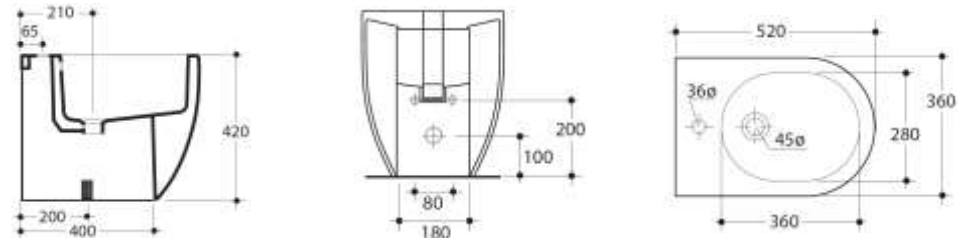

AQUATECH cont.

Pedestal Basin

374101

32mm No Overflow Plug & Waste
Required

Freestanding Basin

374201

32mm No Overflow Plug & Waste
Required

FLO

Back To Wall Suite

3117/3181

Set-Out: 80-250mm
(Recommended 140mm)

Rear Water Inlet:

745mm from finished floor
85mm in from left or right

Pedestal Pan

3116

Set-Out: 90mm

Compatible with TECE In Wall Cisterns

Wall Hung Pan

3115

Compatible with TECE In Wall Cisterns

Floor Mount Bidet

3120

Wall Hung Bidet

3125

Compatible with TECE Bidet Frame