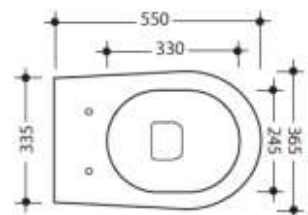

Wall Hung Pan
371501
Compatible with TECE In Wall Cisterns