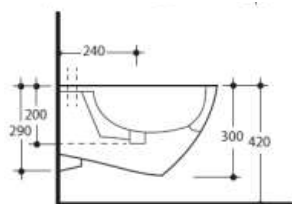

Pedestal Pan
 371601
 Set-Out: 90mm
 Compatible with TECE In Wall Cisterns

Wall Hung Pan
 371501
 Compatible with TECE In Wall Cisterns

Floor Mount Bidet
 372001

Wall Hung Bidet
 372501
 Compatible with TECE Bidet Frame