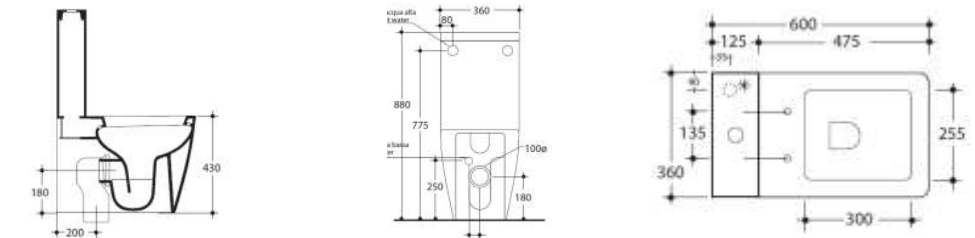

400mm Wall Basin*
314901

*Can be bench mounted
32mm Overflow Plug & Waste Required

EGO

Back To Wall Suite
321701/318101

Set-Out: 80-250mm
(Recommended 140mm)
Rear Water Inlet:
775mm from finished floor
80mm in from left or right