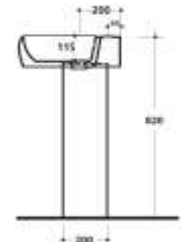

400mm Wall Basin*

364401

*Can be bench mounted

32mm Overflow Plug & Waste Required