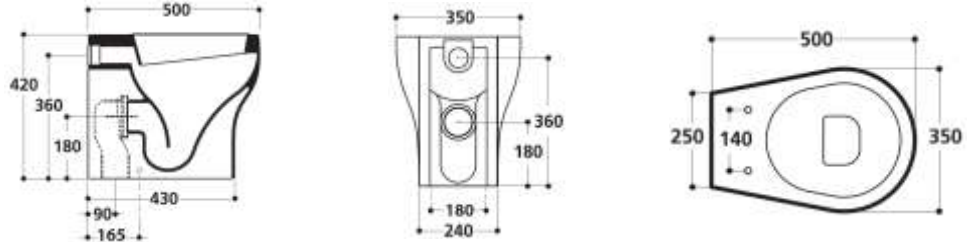

Pedestal Pan

361601

Set-Out: 90mm

Compatible with TECE In Wall Cisterns