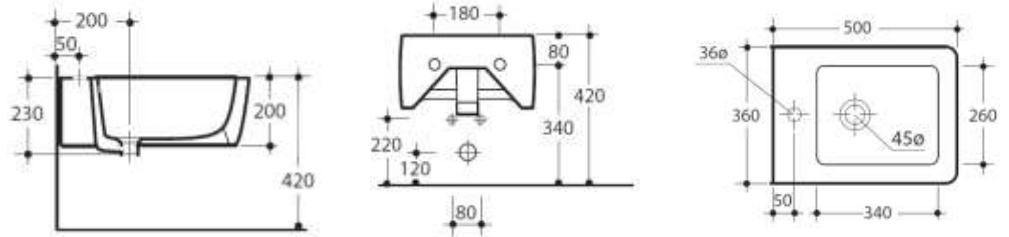

EGO cont.

Wall Hung Bidet

322501

Compatible with TECE Bidet Frame