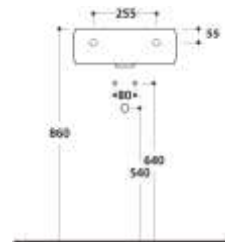

400mm Wall Basin*

364401

*Can be bench mounted

32mm Overflow Plug & Waste Required