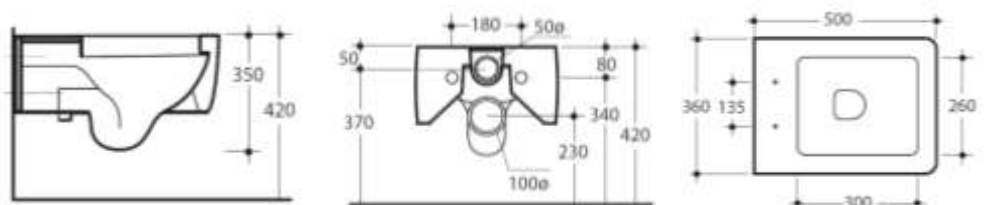

Wall Hung Pan
321501

Compatible with TECE In Wall Cisterns