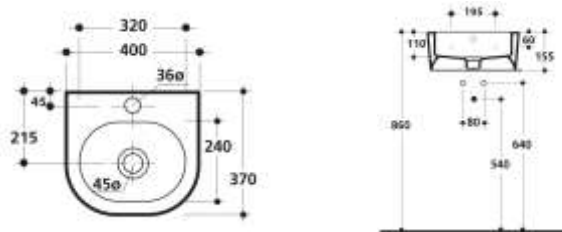

400mm Wall Basin*
314901

*Can be bench mounted
32mm Overflow Plug & Waste Required

EGO

Back To Wall Suite
321701/318101

Set-Out: 80-250mm
(Recommended 140mm)
Rear Water Inlet:
775mm from finished floor
80mm in from left or right