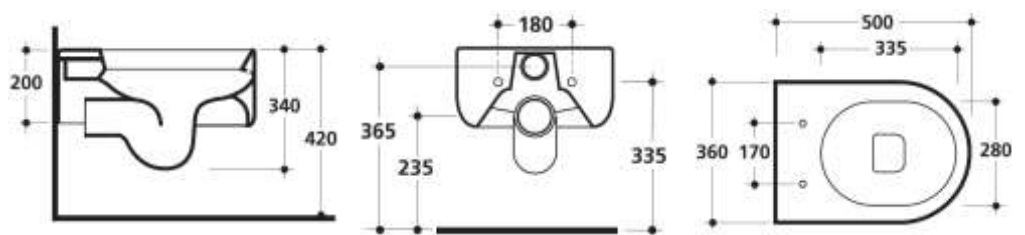

Wall Hung Pan

3115

Compatible with TECE In Wall Cisterns

Floor Mount Bidet

3120