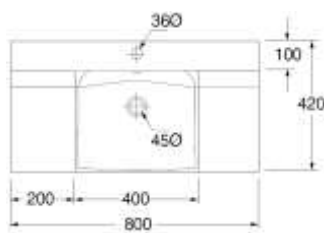

800mm Console Top

340301

32mm Overflow Plug & Waste Required