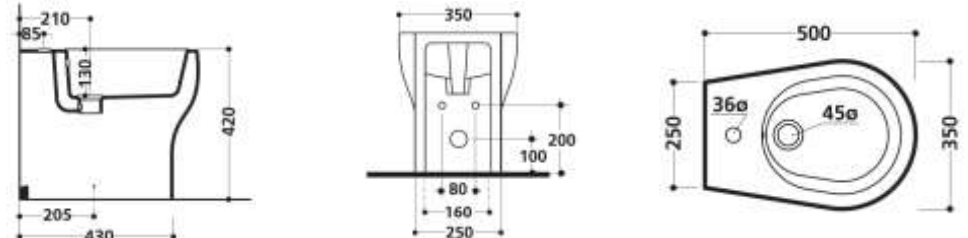

Pedestal Pan

361601

Set-Out: 90mm

Compatible with TECE In Wall Cisterns

Wall Hung Pan

361501

Compatible with TECE In Wall Cisterns

K09 cont.