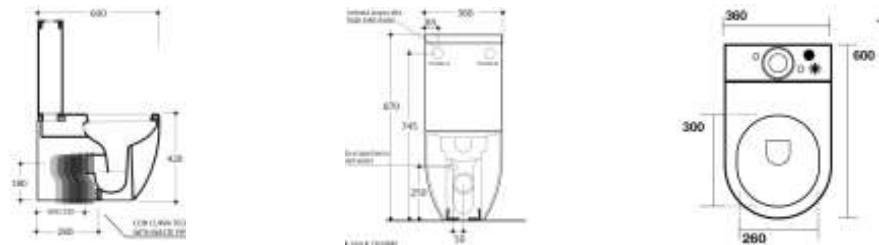

Back To Wall Suite

3117/3181

Set-Out: 80-250mm
(Recommended 140mm)

Rear Water Inlet:

745mm from finished floor
85mm in from left or right

Pedestal Pan

3116

Set-Out: 90mm