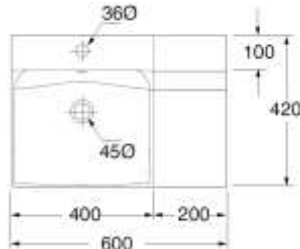

BUDDY

600mm Console Top

340201

32mm Overflow Plug & Waste Required