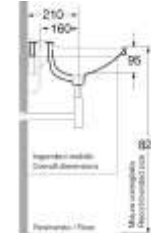

364401

*Can be bench mounted

32mm Overflow Plug & Waste Required

BUDDY

600mm Console Top

340201

32mm Overflow Plug & Waste Required

800mm Console Top

340301

32mm Overflow Plug & Waste Required

1000mm Console Top

342301

32mm Overflow Plug & Waste Required

1000mm Console Top

340401

32mm Overflow Plug & Waste Required