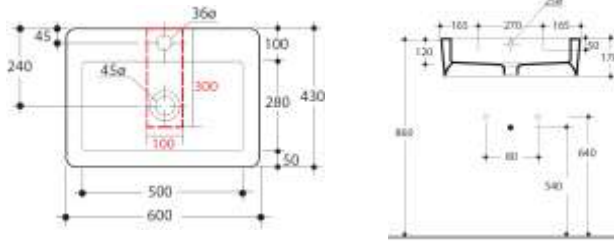

600mm Wall Basin*

324201

*Can be bench mounted
32mm Overflow Plug & Waste Required