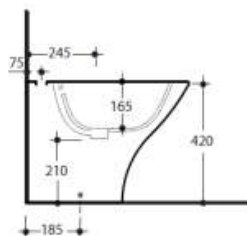

Floor Mount Bidet
372001