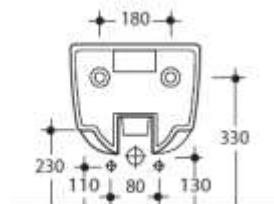

Pedestal Pan
 371601
 Set-Out: 90mm
 Compatible with TECE In Wall Cisterns

Wall Hung Pan
 371501
 Compatible with TECE In Wall Cisterns

Floor Mount Bidet
 372001

Wall Hung Bidet
 372501
 Compatible with TECE Bidet Frame