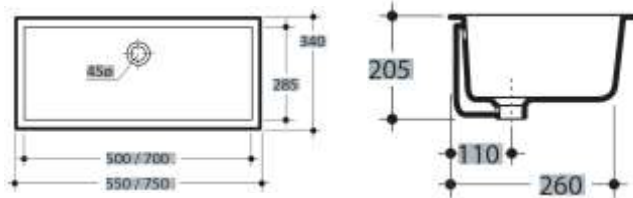

WASHBASINS

Diamante U/C Basin
0233

32mm Overflow Plug & Waste Required

Slim U/C Basin

550mm - 0229

750mm - 0225

32mm Overflow Plug & Waste Required

Slim U/C Basin