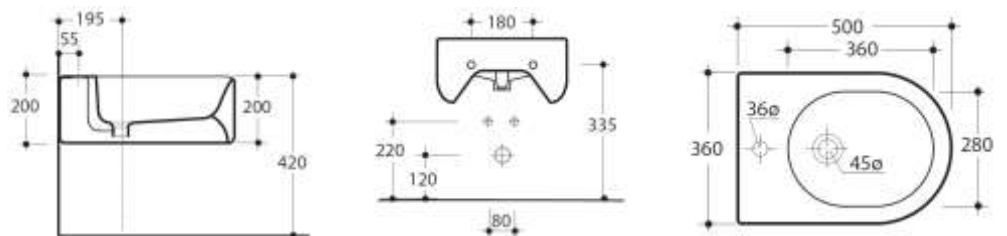

Wall Hung Bidet

3125

Compatible with TECE Bidet Frame