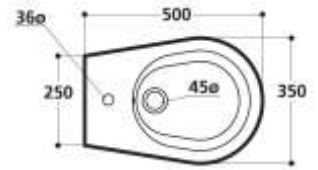

K09 cont.

Wall Hung Bidet

362501

Compatible with TECE Bidet Frame