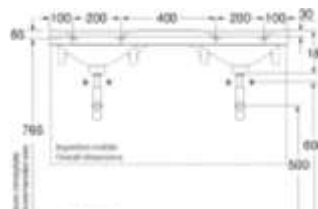

340301

32mm Overflow Plug & Waste Required

1000mm Console Top

342301

32mm Overflow Plug & Waste Required

1000mm Console Top

340401

32mm Overflow Plug & Waste Required