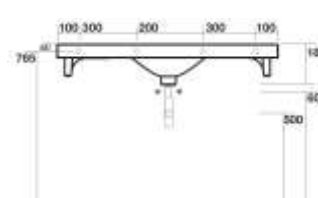

340301

32mm Overflow Plug & Waste Required

1000mm Console Top

342301

32mm Overflow Plug & Waste Required

1000mm Console Top

340401

32mm Overflow Plug & Waste Required