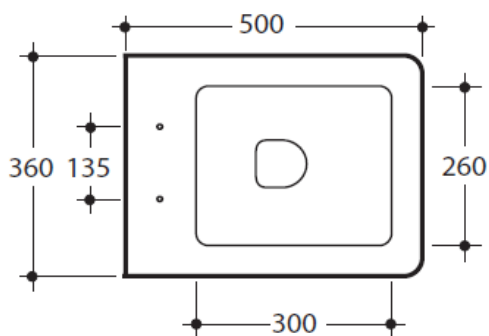

EGO WALL HUNG PAN & SEAT (EGO-WALL)

KERASAN

Includes:
321501 Ego Pan
328801 Ego Soft Close Seat

Suitable for use with:
TECE 8cm Wall Hung Cistern
TECE Low Level Wall Hung Cistern

Proudly imported and distributed by
Gro Agencies Pty Ltd
Unit 2 / 37 Howe St, Osborne Park, WA, 6017
P 08 9446 3288 E info@groagencies.com.au W www.groagencies.com.au