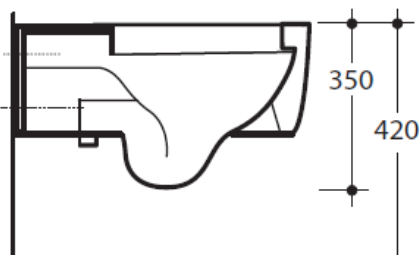

EGO WALL HUNG PAN & SEAT (EGO-WALL)

KERASAN

Includes:
321501 Ego Pan
328801 Ego Soft Close Seat

Suitable for use with:
TECE 8cm Wall Hung Cistern
TECE Low Level Wall Hung Cistern

Proudly imported and distributed by
Gro Agencies Pty Ltd
Unit 2 / 37 Howe St, Osborne Park, WA, 6017
P 08 9446 3288 E info@groagencies.com.au W www.groagencies.com.au