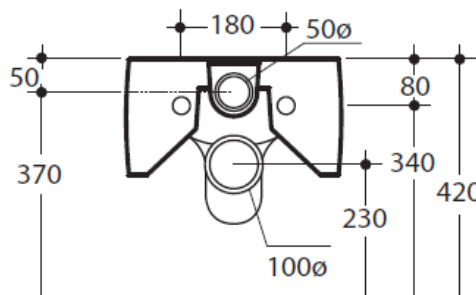

EGO WALL HUNG PAN & SEAT (EGO-WALL)

KERASAN

Includes:
321501 Ego Pan
328801 Ego Soft Close Seat

Suitable for use with:
TECE 8cm Wall Hung Cistern
TECE Low Level Wall Hung Cistern

Proudly imported and distributed by
Gro Agencies Pty Ltd
Unit 2 / 37 Howe St, Osborne Park, WA, 6017
P 08 9446 3288 E info@groagencies.com.au W www.groagencies.com.au