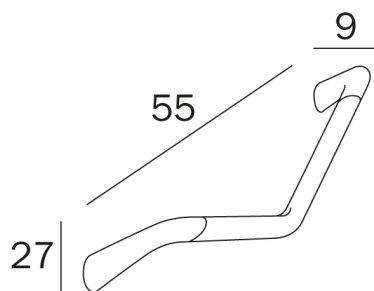

# CONFORT

design Matteo Thun and Antonio Rodriguez

**COD AH992A**

Safety grip 135° 1.500N (~150 KG)

---

## DISEGNO TECNICO

---