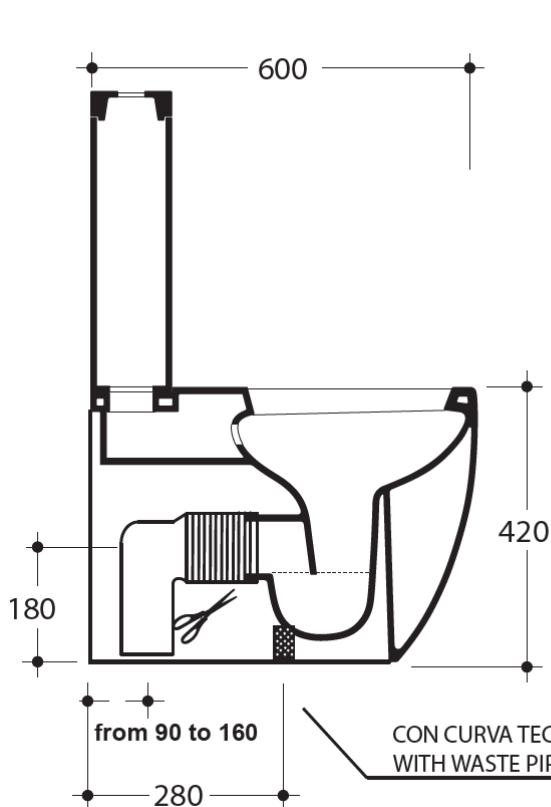

FLO BACK TO WALL TOILET SUITE (FLO-BTW)

KERASAN

Includes:
311701 Flo Pan
318101 Flo Cistern
318701 Flo "Standard" Soft Close Seat
S Trap Connector

Optional Seat:
319101 Flo "Slim" Soft Close Seat

Note:
Bottom water inlet not available in Australia