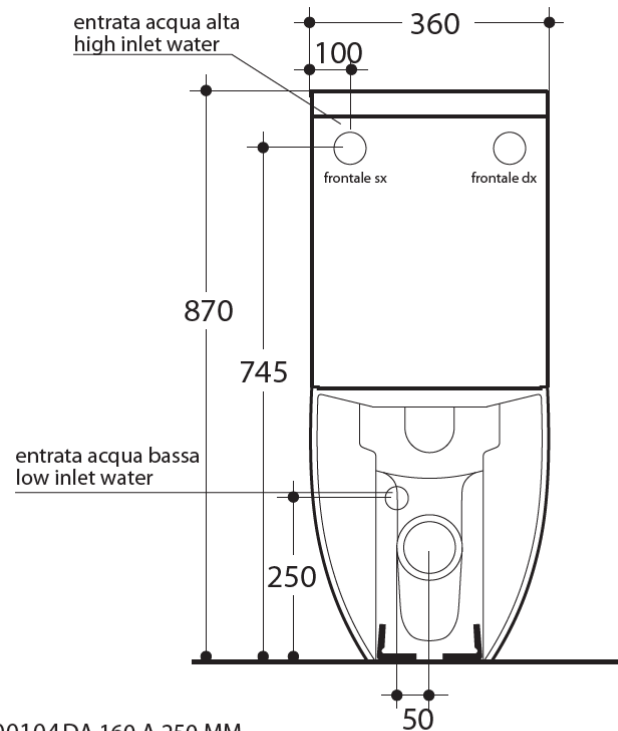

FLO BACK TO WALL TOILET SUITE (FLO-BTW)

KERASAN

Includes:
311701 Flo Pan
318101 Flo Cistern
318701 Flo "Standard" Soft Close Seat
S Trap Connector

Optional Seat:
319101 Flo "Slim" Soft Close Seat

Note:
Bottom water inlet not available in Australia