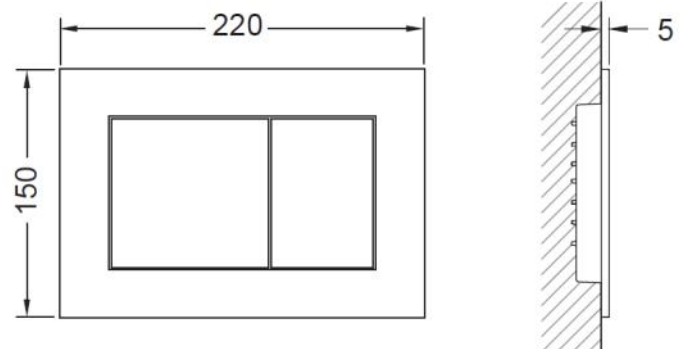

TECEnow flush button