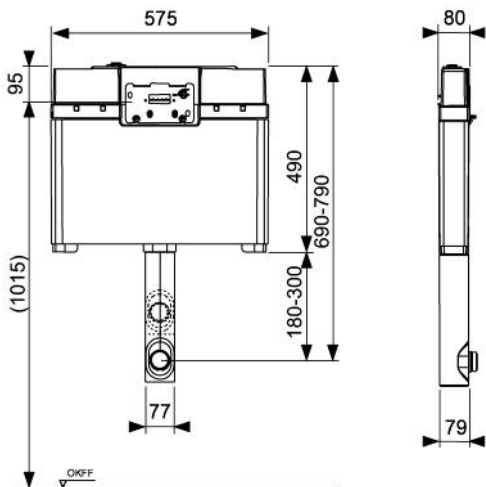

Kerasan K09

Package Deal with TECE cistern and
TECEnow flush button.

\$949 inc gst

Technical Information

KERASANI

K09 pedestal pan 361601 WELS 4 Star L04272

TECE

TECE 8cm pedestal cistern #9.370.057 WELS 4 Star L01992