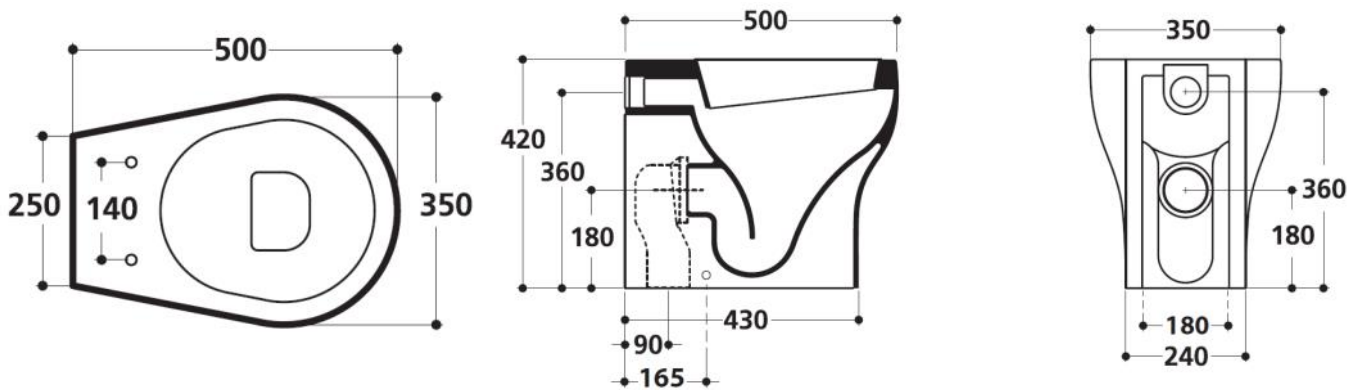

Kerasan K09

Package Deal with TECE cistern and
TECEnow flush button.

\$949 inc gst

Technical Information

KERASANI

K09 pedestal pan 361601 WELS 4 Star L04272

TECE

TECE 8cm pedestal cistern #9.370.057 WELS 4 Star L01992