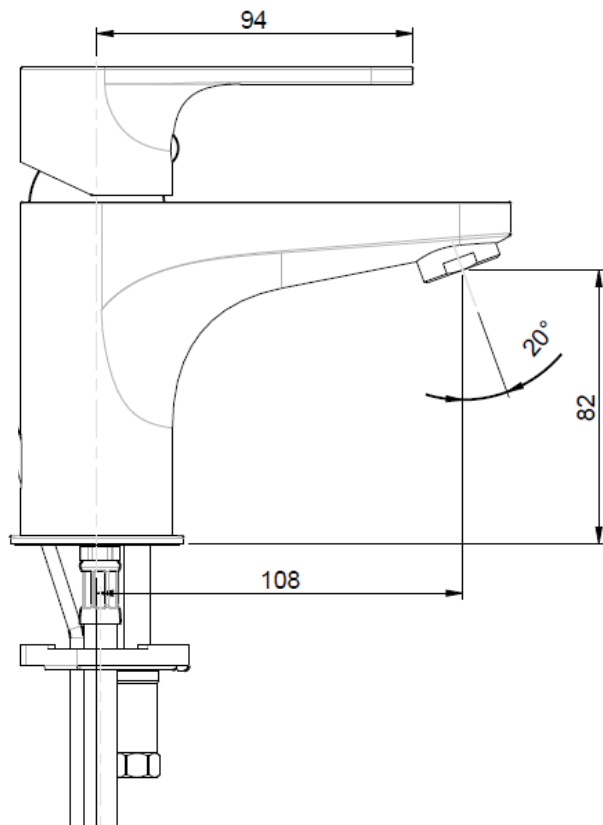

ESSERE BASIN MIXER (65050 00 C08)

Manufactured in Italy

5 Year Parts & Labour Warranty*
*Extra 10 year replacement
part warranty on cartridge

Proudly imported and distributed by
Gro Agencies Pty Ltd
Unit 2 / 37 Howe St, Osborne Park, WA, 6017
P 08 9446 3288 E info@groagencies.com.au W www.groagencies.com.au