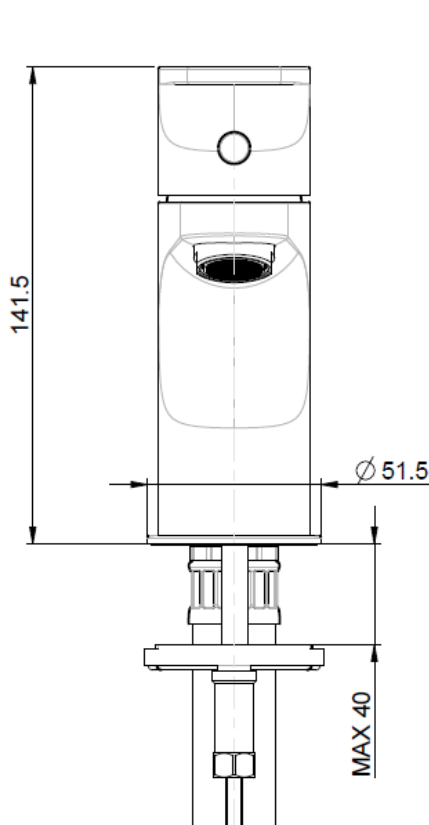

ESSERE BASIN MIXER (65050 00 C08)

Manufactured in Italy

5 Year Parts & Labour Warranty*
*Extra 10 year replacement
part warranty on cartridge

Proudly imported and distributed by
Gro Agencies Pty Ltd
Unit 2 / 37 Howe St, Osborne Park, WA, 6017
P 08 9446 3288 E info@groagencies.com.au W www.groagencies.com.au