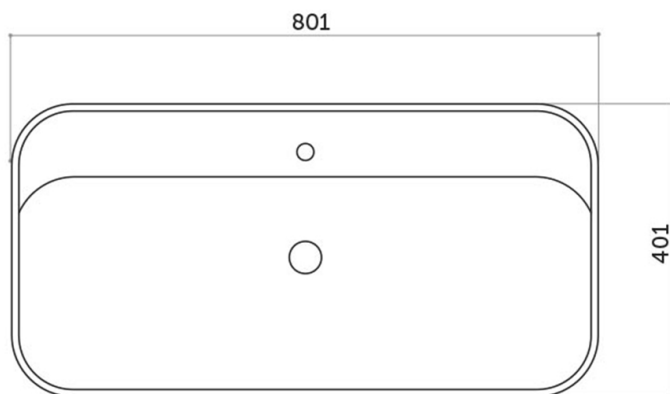

SLIM 80cm SEMI INSET BASIN (SL08000101)

Requires:
32mm No Overflow Plug & Waste

Proudly imported and distributed by
Gro Agencies Pty Ltd
Unit 2 / 37 Howe St, Osborne Park, WA, 6017
P 08 9446 3288 E info@groagencies.com.au W www.groagencies.com.au