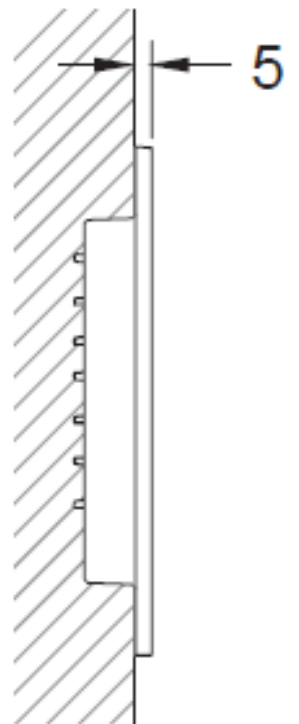

**NOW ABS PLASTIC  
PUSH PLATE**  
(9.240.400 - White)

**TECE**  
close to you

Suitable for use with all TECE Cisterns

Sheeting Requirements (Prior to tiling):  
Standard Mount - 18mm non flex board

Proudly imported and distributed by  
Gro Agencies Pty Ltd  
Unit 2 / 37 Howe St, Osborne Park, WA, 6017  
P 08 9446 3288 E [info@groagencies.com.au](mailto:info@groagencies.com.au) W [www.groagencies.com.au](http://www.groagencies.com.au)