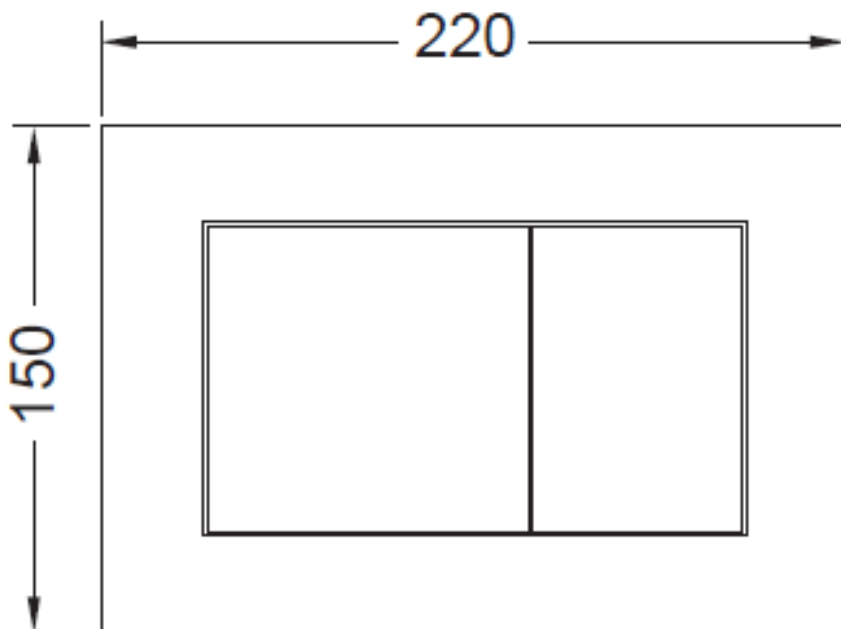

**NOW ABS PLASTIC  
PUSH PLATE**  
(9.240.400 - White)

**TECE**  
close to you

Suitable for use with all TECE Cisterns

Sheeting Requirements (Prior to tiling):  
Standard Mount - 18mm non flex board

Proudly imported and distributed by  
Gro Agencies Pty Ltd  
Unit 2 / 37 Howe St, Osborne Park, WA, 6017  
P 08 9446 3288 E [info@groagencies.com.au](mailto:info@groagencies.com.au) W [www.groagencies.com.au](http://www.groagencies.com.au)