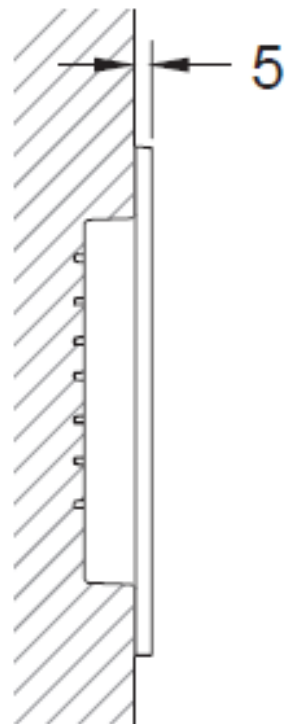

**NOW ABS PLASTIC
PUSH PLATE**
(9.240.401 - Chrome)

TECE
close to you

Suitable for use with all TECE Cisterns

Sheeting Requirements (Prior to tiling):
Standard Mount - 18mm non flex board

Proudly imported and distributed by
Gro Agencies Pty Ltd
Unit 2 / 37 Howe St, Osborne Park, WA, 6017
P 08 9446 3288 E info@groagencies.com.au W www.groagencies.com.au