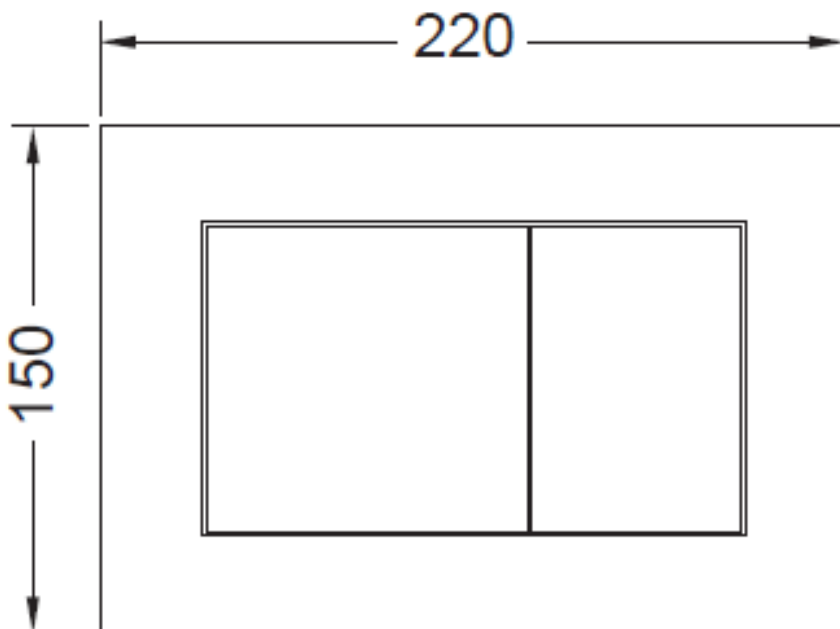

**NOW ABS PLASTIC
PUSH PLATE**
(9.240.401 - Chrome)

TECE
close to you

Suitable for use with all TECE Cisterns

Sheeting Requirements (Prior to tiling):
Standard Mount - 18mm non flex board

Proudly imported and distributed by
Gro Agencies Pty Ltd
Unit 2 / 37 Howe St, Osborne Park, WA, 6017
P 08 9446 3288 E info@groagencies.com.au W www.groagencies.com.au