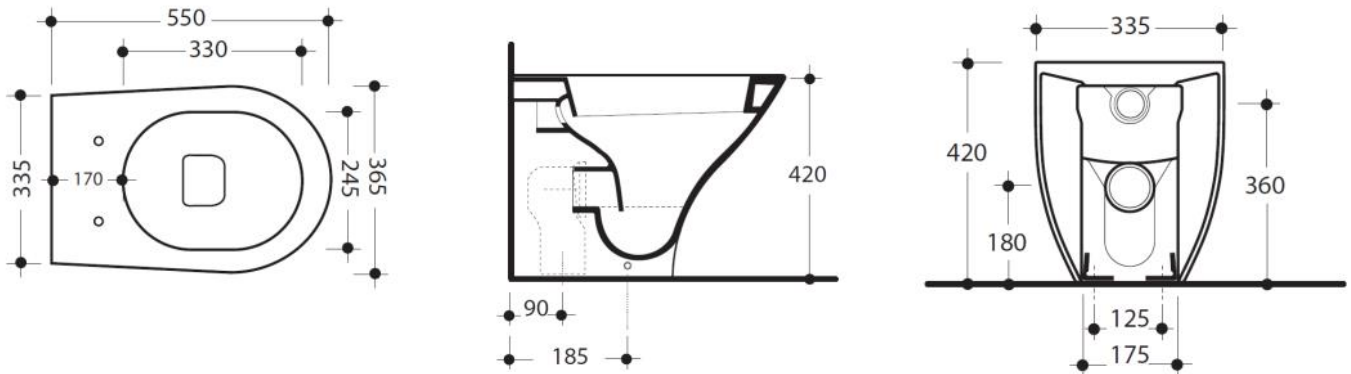

Kerasan Aquatech

Package Deal with TECE cistern and
TECEnow flush button.

\$1169 inc gst

Technical Information

KERASANI

Aquatech pedestal pan 371601

TECE

TECE 8cm pedestal cistern 9.370.057

TECEnow flush button

Colours available - Chrome, Matte Chrome, White, Black

White 9.240.400

Chrome 9.240.401

Matte 9.240.402

Black 9.240.403

Showroom and Selection Centre

Unit 2—37 Howe Street, Osborne Park WA 6017