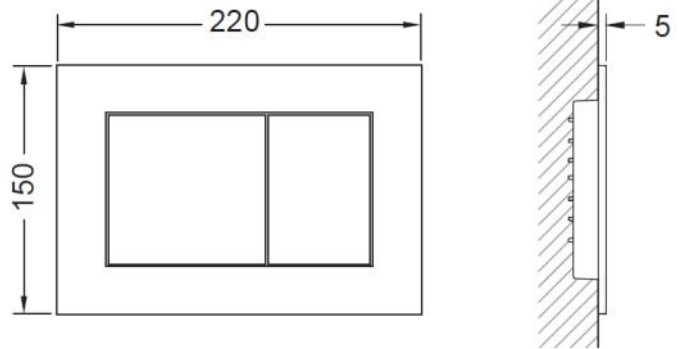

Kerasan Aquatech

Package Deal with TECE cistern and
TECEnow flush button.

\$1169 inc gst

Technical Information

KERASANI

Aquatech pedestal pan 371601

TECE

TECE 8cm pedestal cistern 9.370.057

TECEnow flush button

Colours available - Chrome, Matte Chrome, White, Black

White 9.240.400

Chrome 9.240.401

Matte 9.240.402

Black 9.240.403

Showroom and Selection Centre

Unit 2—37 Howe Street, Osborne Park WA 6017