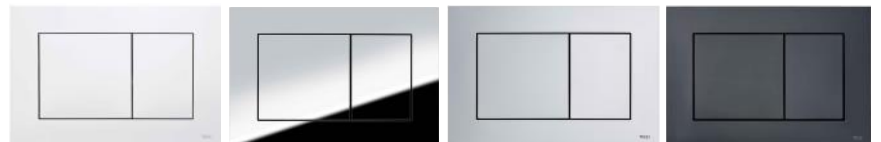

Kerasan Aquatech

Package Deal with TECE cistern and
TECEnow flush button.

\$1169 inc gst

Technical Information

KERASANI

Aquatech pedestal pan 371601

TECE

TECE 8cm pedestal cistern 9.370.057

TECEnow flush button

Colours available - Chrome, Matte Chrome, White, Black

White 9.240.400

Chrome 9.240.401

Matte 9.240.402

Black 9.240.403

Showroom and Selection Centre

Unit 2—37 Howe Street, Osborne Park WA 6017