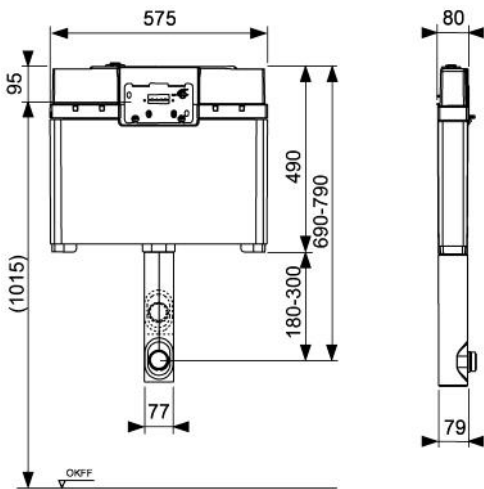

Kerasan Aquatech

Package Deal with TECE cistern and
TECEnow flush button.

\$1169 inc gst

Technical Information

KERASANI

Aquatech pedestal pan 371601

TECE

TECE 8cm pedestal cistern 9.370.057

TECEnow flush button

Colours available - Chrome, Matte Chrome, White, Black

White 9.240.400

Chrome 9.240.401

Matte 9.240.402

Black 9.240.403

Showroom and Selection Centre

Unit 2—37 Howe Street, Osborne Park WA 6017