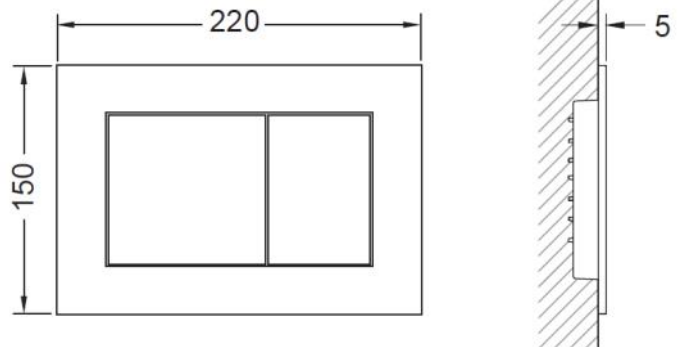

Kerasan Aquatech

Package Deal with TECE cistern and
TECEnow flush button.

\$1459 inc gst

Technical Information

KERASANI

Aquatech pedestal pan 371601

TECE

TECE 8cm pedestal cistern 9.370.057

TECEnow flush button

Colours available - Chrome, Matte Chrome, White, Black

White 9.240.400

Chrome 9.240.401

Matte 9.240.402

Black 9.240.403

Showroom and Selection Centre

Unit 2—37 Howe Street, Osborne Park WA 6017