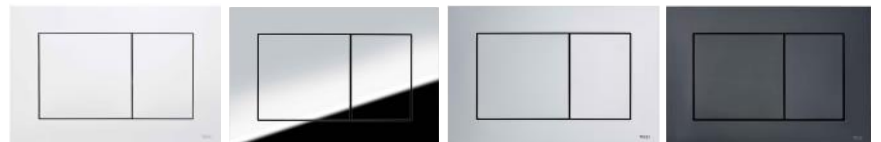

Kerasan Aquatech

Package Deal with TECE cistern and
TECEnow flush button.

\$1459 inc gst

Technical Information

KERASANI

Aquatech pedestal pan 371601

TECE

TECE 8cm pedestal cistern 9.370.057

TECEnow flush button

Colours available - Chrome, Matte Chrome, White, Black

White 9.240.400

Chrome 9.240.401

Matte 9.240.402

Black 9.240.403

Showroom and Selection Centre

Unit 2—37 Howe Street, Osborne Park WA 6017