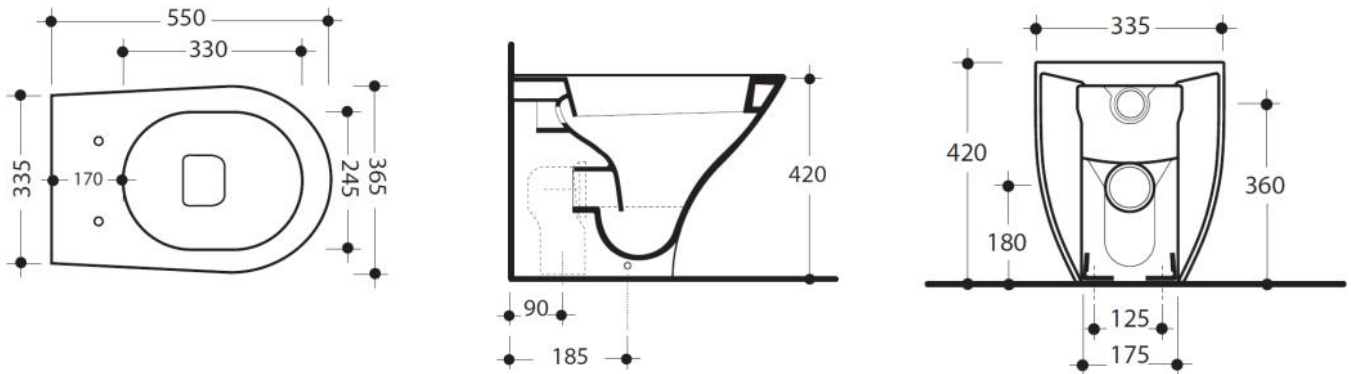

Kerasan Aquatech

Package Deal with TECE cistern and
TECEnow flush button.

\$1459 inc gst

Technical Information

KERASANI

Aquatech pedestal pan 371601

TECE

TECE 8cm pedestal cistern 9.370.057

TECEnow flush button

Colours available - Chrome, Matte Chrome, White, Black

White 9.240.400

Chrome 9.240.401

Matte 9.240.402

Black 9.240.403

Showroom and Selection Centre

Unit 2—37 Howe Street, Osborne Park WA 6017