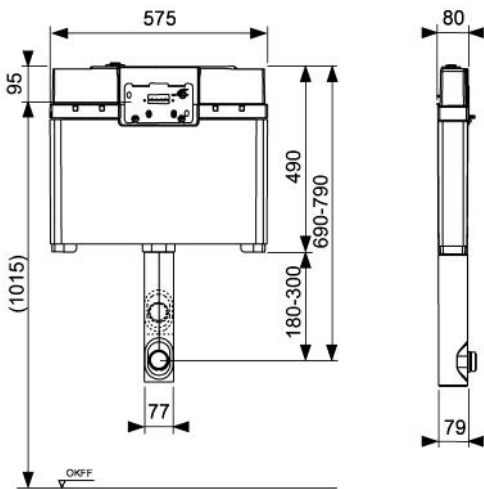

Kerasan Aquatech

Package Deal with TECE cistern and
TECEnow flush button.

\$1459 inc gst

Technical Information

KERASANI

Aquatech pedestal pan 371601

TECE

TECE 8cm pedestal cistern 9.370.057

TECEnow flush button

Colours available - Chrome, Matte Chrome, White, Black

White 9.240.400

Chrome 9.240.401

Matte 9.240.402

Black 9.240.403

Showroom and Selection Centre

Unit 2—37 Howe Street, Osborne Park WA 6017