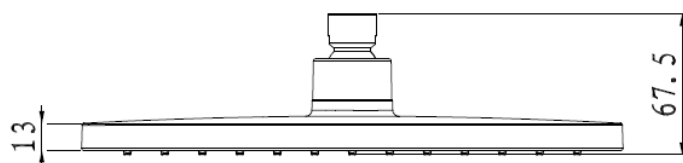

QUADRATE 260x188mm ABS RAIN SHOWER (D04011)

Suitable for use with
Flat Bar High Rise Shower Arm

Proudly imported and distributed by
Gro Agencies Pty Ltd
Unit 2 / 37 Howe St, Osborne Park, WA, 6017
P 08 9446 3288 E info@groagencies.com.au W www.groagencies.com.au