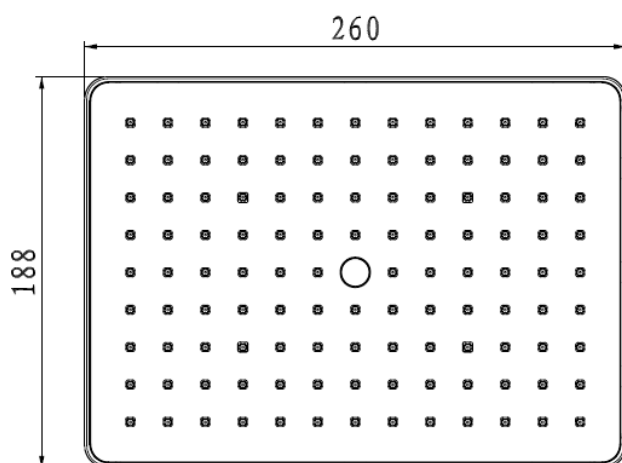

QUADRATE 260x188mm ABS RAIN SHOWER (D04011)

Suitable for use with
Flat Bar High Rise Shower Arm

Proudly imported and distributed by
Gro Agencies Pty Ltd
Unit 2 / 37 Howe St, Osborne Park, WA, 6017
P 08 9446 3288 E info@groagencies.com.au W www.groagencies.com.au