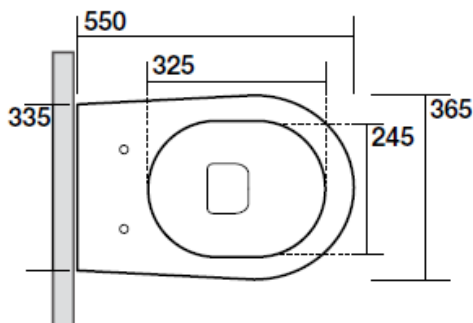

AQUATECH PEDESTAL PAN & SEAT (AQU-PED)

KERASAN

Includes:
371601 Aquatech Pan
378801 Aquatech Soft Close Seat
S Trap Connector

Suitable for use with:
TECE 8cm Pedestal Cistern
TECE Low Level Pedestal Cistern