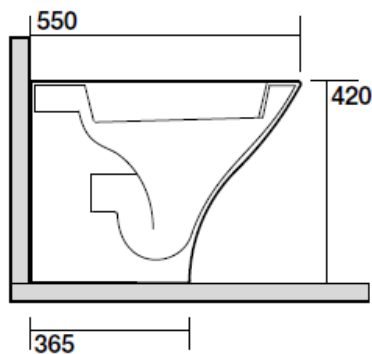

AQUATECH PEDESTAL PAN & SEAT (AQU-PED)

KERASAN

Includes:
371601 Aquatech Pan
378801 Aquatech Soft Close Seat
S Trap Connector

Suitable for use with:
TECE 8cm Pedestal Cistern
TECE Low Level Pedestal Cistern