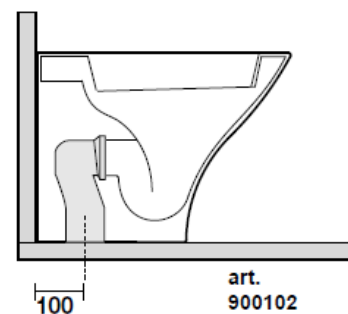

AQUATECH PEDESTAL PAN & SEAT (AQU-PED)

KERASAN

Includes:
371601 Aquatech Pan
378801 Aquatech Soft Close Seat
S Trap Connector

Suitable for use with:
TECE 8cm Pedestal Cistern
TECE Low Level Pedestal Cistern