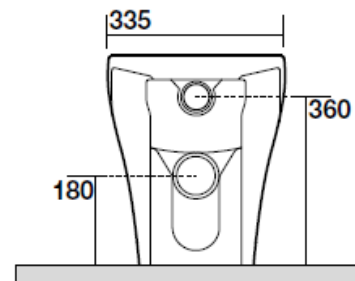

AQUATECH PEDESTAL PAN & SEAT (AQU-PED)

KERASAN

Includes:
371601 Aquatech Pan
378801 Aquatech Soft Close Seat
S Trap Connector

Suitable for use with:
TECE 8cm Pedestal Cistern
TECE Low Level Pedestal Cistern