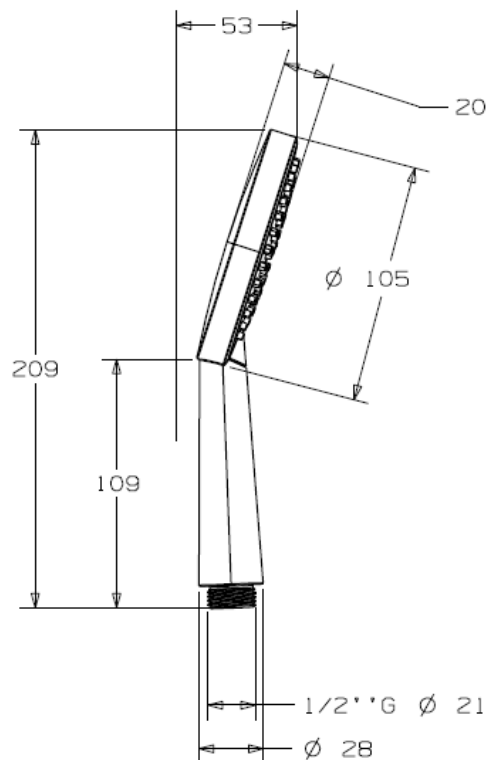

# ARIA SINGLE FUNCTION HAND PIECE (PM06027/CH)

**NDW**  <sup>®</sup>  
**SWISS MADE**

Rain + Air

Proudly imported and distributed by  
Gro Agencies Pty Ltd  
Unit 2 / 37 Howe St, Osborne Park, WA, 6017  
P 08 9446 3288 E [info@groagencies.com.au](mailto:info@groagencies.com.au) W [www.groagencies.com.au](http://www.groagencies.com.au)