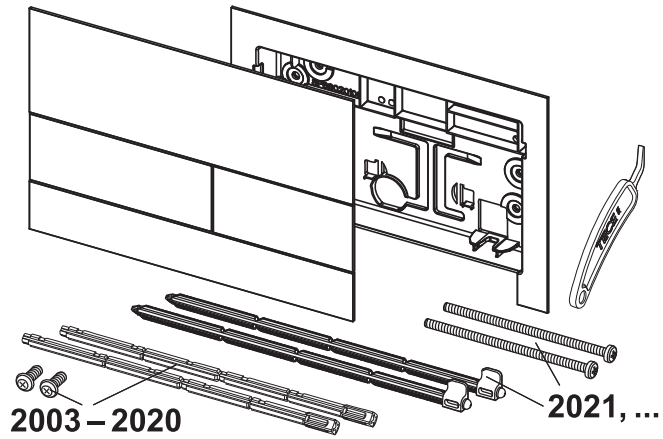

TECEsquare (2003 – 2020) + (2021, ...)

30mm wall thickness required including tiles and sheeting