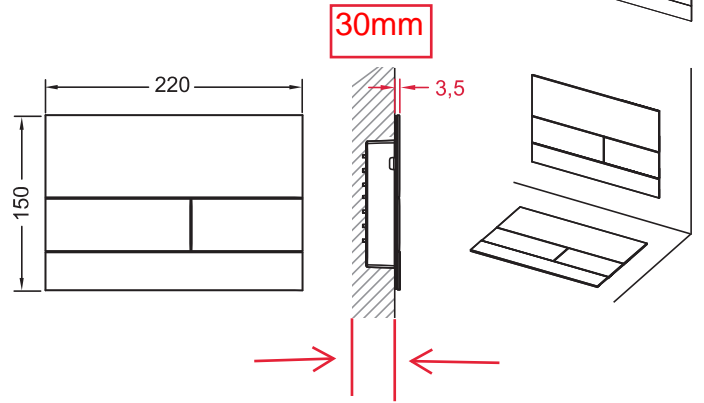

TECEsquare (2003 – 2020) + (2021, ...)

30mm wall thickness required including tiles and sheeting